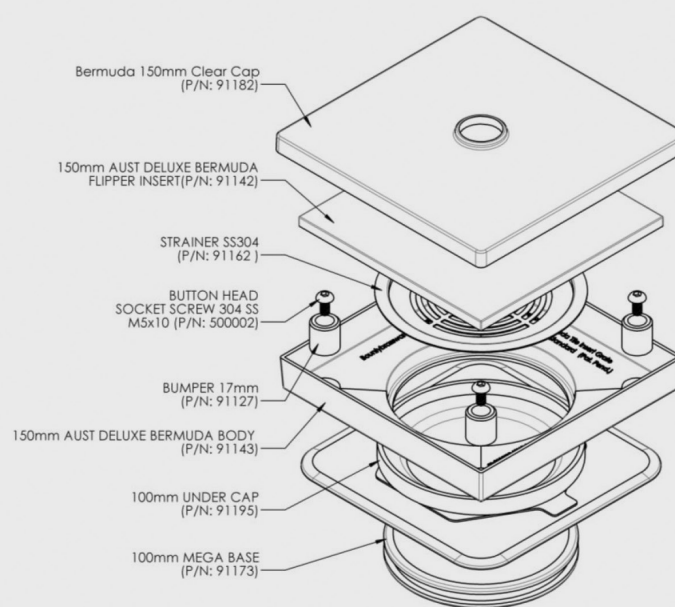

DELUXE SQUARE BERMUDA 100mm

FLOOR WASTES

- Available in other finishes
- Tile Insert: Brass
- Base: Brass
- Megaflex Base: A.B.S
- Standard Finish - Chrome

CODE	DESCRIPTION	OUTLET SIZE	FINISH	CTN QTY
11411.01	150x100mm Square Deluxe Reflections CP	100mm	Chrome	20
11421.01	150x100mm Square Deluxe Megaflex Reflections CP	100mm	Chrome	20
11422.01	150x100mm Square Deluxe Megaflex CP	100mm	Chrome	20

CODE	A	B	C	D
11411.01	150	102.8	34	N/A
11421.01	150	102.8	39	99
11422.01	150	102.8	39	99