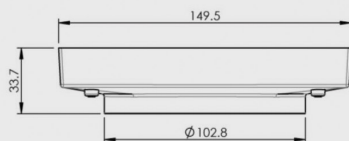

DELUXE SQUARE BERMUDA 100mm

FLOOR WASTES

- Available in other finishes
- Tile Insert: Brass
- Base: Brass
- Megaflex Base: A.B.S
- Standard Finish - Chrome

CODE	DESCRIPTION	OUTLET SIZE	FINISH	CTN QTY
11411.01	150x100mm Square Deluxe Reflections CP	100mm	Chrome	20
11421.01	150x100mm Square Deluxe Megaflex Reflections CP	100mm	Chrome	20
11422.01	150x100mm Square Deluxe Megaflex CP	100mm	Chrome	20

CODE	A	B	C	D
11411.01	150	102.8	34	N/A
11421.01	150	102.8	39	99
11422.01	150	102.8	39	99