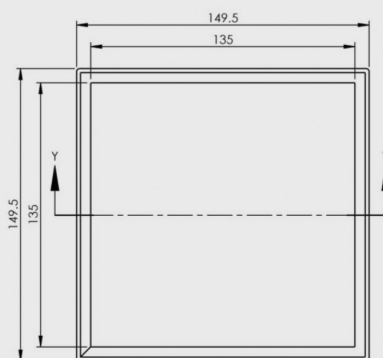

DELUXE SQUARE BERMUDA 100mm

FLOOR WASTES

- Available in other finishes
- Tile Insert: Brass
- Base: Brass
- Megaflex Base: A.B.S
- Standard Finish - Chrome

CODE	DESCRIPTION	OUTLET SIZE	FINISH	CTN QTY
11411.01	150x100mm Square Deluxe Reflections CP	100mm	Chrome	20
11421.01	150x100mm Square Deluxe Megaflex Reflections CP	100mm	Chrome	20
11422.01	150x100mm Square Deluxe Megaflex CP	100mm	Chrome	20

CODE	A	B	C	D
11411.01	150	102.8	34	N/A
11421.01	150	102.8	39	99
11422.01	150	102.8	39	99