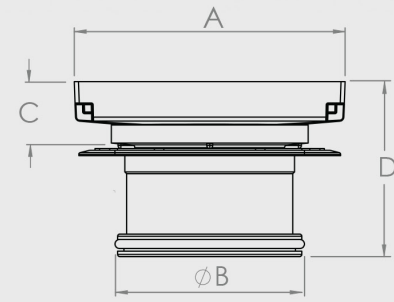

DELUXE SQUARE BERMUDA 100mm

FLOOR WASTES

- Available in other finishes
- Tile Insert: Brass
- Base: Brass
- Megaflex Base: A.B.S
- Standard Finish - Chrome

CODE	DESCRIPTION	OUTLET SIZE	FINISH	CTN QTY
11411.01	150x100mm Square Deluxe Reflections CP	100mm	Chrome	20
11421.01	150x100mm Square Deluxe Megaflex Reflections CP	100mm	Chrome	20
11422.01	150x100mm Square Deluxe Megaflex CP	100mm	Chrome	20

CODE	A	B	C	D
11411.01	150	102.8	34	N/A
11421.01	150	102.8	39	99
11422.01	150	102.8	39	99