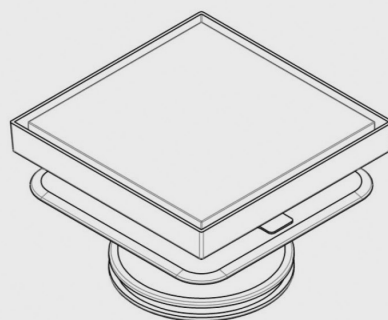

DELUXE SQUARE BERMUDA 100mm

FLOOR WASTES

- Available in other finishes
- Tile Insert: Brass
- Base: Brass
- Megaflex Base: A.B.S
- Standard Finish - Chrome

CODE	DESCRIPTION	OUTLET SIZE	FINISH	CTN QTY
11411.01	150x100mm Square Deluxe Reflections CP	100mm	Chrome	20
11421.01	150x100mm Square Deluxe Megaflex Reflections CP	100mm	Chrome	20
11422.01	150x100mm Square Deluxe Megaflex CP	100mm	Chrome	20

CODE	A	B	C	D
11411.01	150	102.8	34	N/A
11421.01	150	102.8	39	99
11422.01	150	102.8	39	99