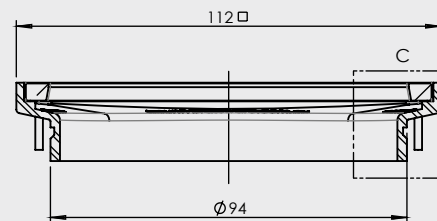

# F/W ORGANICS SLOTTED - 100mm CP

STANDARD FLOOR WASTES

- Available in 5 designs
- Solid cast and forged brass construction
- Update your floor waste without updating your floor

CODE	OUTLET SIZE	FINISH	CARTON QTY
16130.01	100mm	Chrome	24

SECTION B-B

DETAIL C  
SCALE 2:1