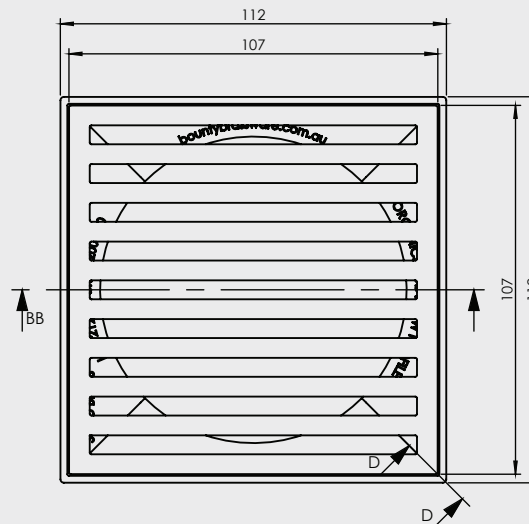

# F/W ORGANICS SLOTTED - 100mm CP

STANDARD FLOOR WASTES

- Available in 5 designs
- Solid cast and forged brass construction
- Update your floor waste without updating your floor

CODE	OUTLET SIZE	FINISH	CARTON QTY
16130.01	100mm	Chrome	24

SECTION B-B

DETAIL C  
SCALE 2:1