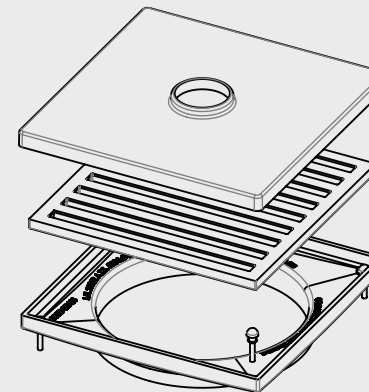

# F/W ORGANICS SLOTTED - 100mm CP

STANDARD FLOOR WASTES

- Available in 5 designs
- Solid cast and forged brass construction
- Update your floor waste without updating your floor

CODE	OUTLET SIZE	FINISH	CARTON QTY
16130.01	100mm	Chrome	24

SECTION B-B

DETAIL C  
SCALE 2:1