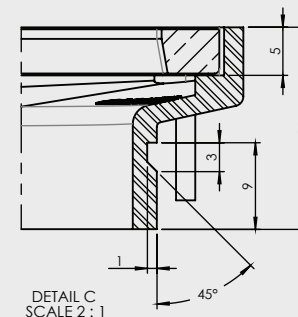

# F/W ORGANICS SLOTTED - 100mm CP

STANDARD FLOOR WASTES

- Available in 5 designs
- Solid cast and forged brass construction
- Update your floor waste without updating your floor

CODE	OUTLET SIZE	FINISH	CARTON QTY
16130.01	100mm	Chrome	24

SECTION B-B

DETAIL C  
SCALE 2:1