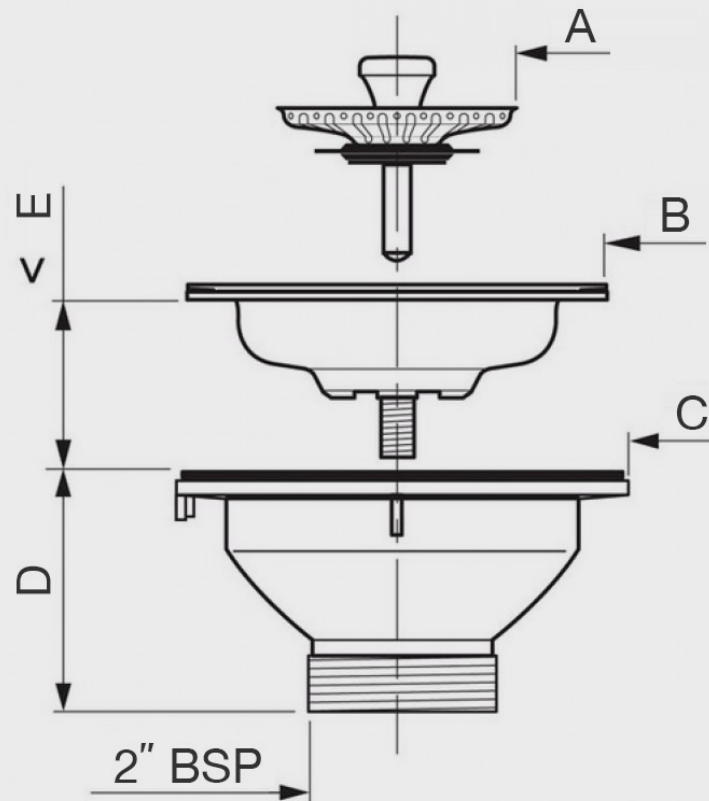

BASKET WASTES

PLUG AND WASTES

CODE	DESCRIPTION	OUTLET SIZE	FINISH	CTN QTY
23002.12	50x50 Basket Waste Standard	50mm	S/Steel	72
23003.12	90x50 Basket Waste 60mm Long	50mm	S/Steel	45
23004.12	90x50 Basket Waste 80mm Long	50mm	S/Steel	30
23005.12	90x50 Basket Waste Square	50mm	S/Steel	45
23006.12	90x50 Basket Waste 50mm Long STD	50mm	S/Steel	45

CODES	A	B	C	D	E
23002.12	56	86	92	62	7
23003.12	78	114	117	65	10
23004.12	78	114	117	87	7
23005.12	68 SQ	114	117	56	7
23006.12	78	114	117	56	10