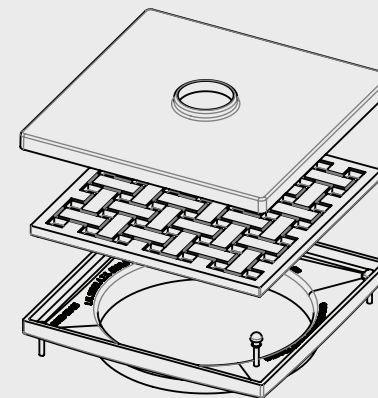

# F/W ORGANICS WOVEN - 100mm CP

STANDARD FLOOR WASTES

- Available in 5 designs
- Solid cast and forged brass construction
- Update your floor waste without updating your floor

CODE	OUTLET SIZE	FINISH	CARTON QTY
16210.01	100mm	Chrome	24

SECTION B-B

DETAIL C  
SCALE 2:1