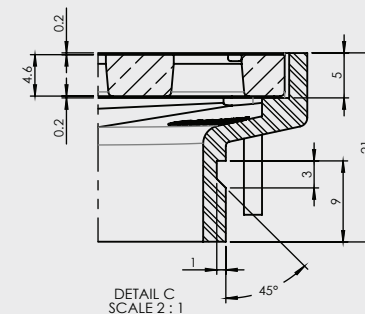

# F/W ORGANICS WOVEN - 100mm CP

STANDARD FLOOR WASTES

- Available in 5 designs
- Solid cast and forged brass construction
- Update your floor waste without updating your floor

CODE	OUTLET SIZE	FINISH	CARTON QTY
16210.01	100mm	Chrome	24

SECTION B-B

DETAIL C  
SCALE 2:1