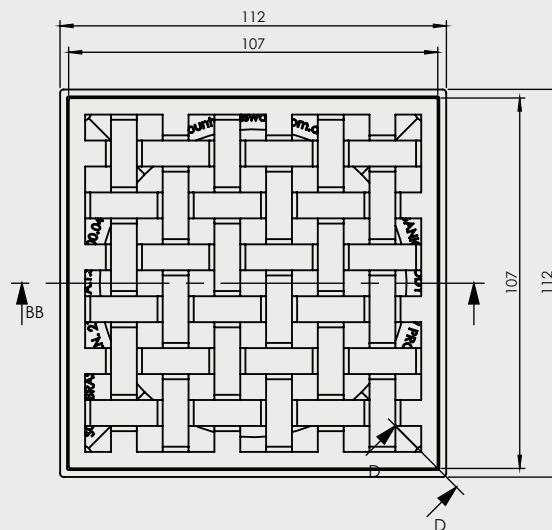

# F/W ORGANICS WOVEN - 100mm CP

STANDARD FLOOR WASTES

- Available in 5 designs
- Solid cast and forged brass construction
- Update your floor waste without updating your floor

CODE	OUTLET SIZE	FINISH	CARTON QTY
16210.01	100mm	Chrome	24

SECTION B-B

DETAIL C  
SCALE 2:1