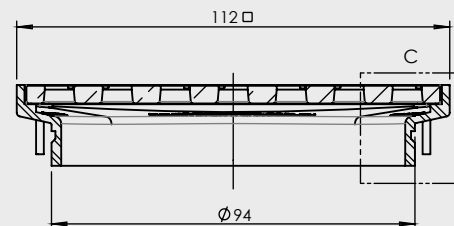

# F/W ORGANICS WOVEN - 100mm CP

STANDARD FLOOR WASTES

- Available in 5 designs
- Solid cast and forged brass construction
- Update your floor waste without updating your floor

CODE	OUTLET SIZE	FINISH	CARTON QTY
16210.01	100mm	Chrome	24

SECTION B-B

DETAIL C  
SCALE 2:1