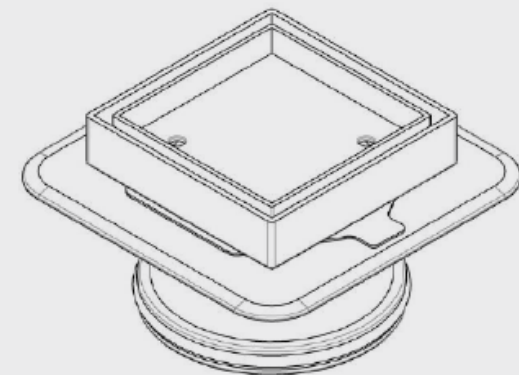

# SQUARE BERMUDA MEGAFLEX™

FLOOR WASTES

- Available in other finishes
- Tile Insert: Brass
- Base: Brass
- Megaflex Base: A.B.S
- Standard Finish - Chrome

CODE	DESCRIPTION	OUTLET SIZE	FINISH	CTN QTY
11203.01	100x100mm Megaflex™ Square CP	100mm	Chrome	20
11204.01	100x80mm Megaflex™ Square CP	80mm	Chrome	20
11205.01	100x50mm Megaflex™ Square CP	50mm	Chrome	20
11213.01	100x100mm Lowline Megaflex™ Square CP	100mm	Chrome	20
11214.01	100x80mm Lowline Megaflex™ Square CP	80mm	Chrome	20
11215.01	100x50mm Lowline Megaflex™ Square CP	50mm	Chrome	20

CODE	A	B	C	D	E
11203.01	100	102	27	86	86
11204.01	100	75	27	76	63
11205.01	100	50.8	27	65	42
11213.01	100	102	23	82	86
11214.01	100	75	23	72	63
11215.01	100	50.8	23	61	42