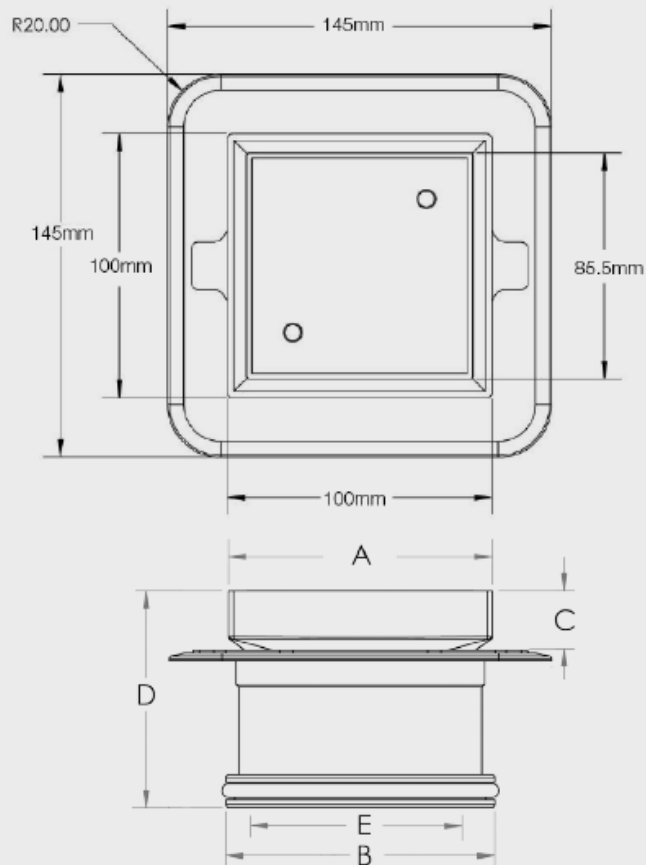

# SQUARE BERMUDA MEGAFLEX™

FLOOR WASTES

- Available in other finishes
- Tile Insert: Brass
- Base: Brass
- Megaflex Base: A.B.S
- Standard Finish - Chrome

CODE	DESCRIPTION	OUTLET SIZE	FINISH	CTN QTY
11203.01	100x100mm Megaflex™ Square CP	100mm	Chrome	20
11204.01	100x80mm Megaflex™ Square CP	80mm	Chrome	20
11205.01	100x50mm Megaflex™ Square CP	50mm	Chrome	20
11213.01	100x100mm Lowline Megaflex™ Square CP	100mm	Chrome	20
11214.01	100x80mm Lowline Megaflex™ Square CP	80mm	Chrome	20
11215.01	100x50mm Lowline Megaflex™ Square CP	50mm	Chrome	20

CODE	A	B	C	D	E
11203.01	100	102	27	86	86
11204.01	100	75	27	76	63
11205.01	100	50.8	27	65	42
11213.01	100	102	23	82	86
11214.01	100	75	23	72	63
11215.01	100	50.8	23	61	42