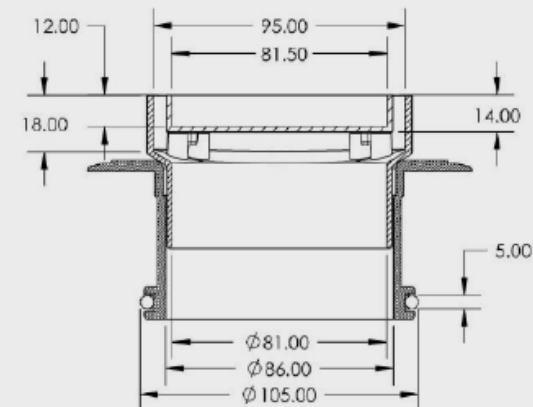

# SQUARE BERMUDA MEGAFLEX™

FLOOR WASTES

- Available in other finishes
- Tile Insert: Brass
- Base: Brass
- Megaflex Base: A.B.S
- Standard Finish - Chrome

CODE	DESCRIPTION	OUTLET SIZE	FINISH	CTN QTY
11203.01	100x100mm Megaflex™ Square CP	100mm	Chrome	20
11204.01	100x80mm Megaflex™ Square CP	80mm	Chrome	20
11205.01	100x50mm Megaflex™ Square CP	50mm	Chrome	20
11213.01	100x100mm Lowline Megaflex™ Square CP	100mm	Chrome	20
11214.01	100x80mm Lowline Megaflex™ Square CP	80mm	Chrome	20
11215.01	100x50mm Lowline Megaflex™ Square CP	50mm	Chrome	20

CODE	A	B	C	D	E
11203.01	100	102	27	86	86
11204.01	100	75	27	76	63
11205.01	100	50.8	27	65	42
11213.01	100	102	23	82	86
11214.01	100	75	23	72	63
11215.01	100	50.8	23	61	42