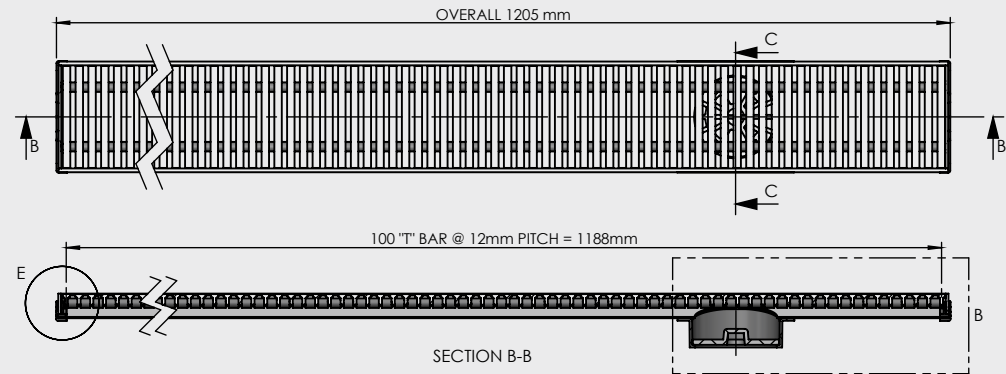

LONG AS YOU LIKE KIT WITH BAR GRATE

316 STAINLESS STEEL

- Channel - 316SS
- Bar, Linear and Tile Insert - 316SS
- Outlet size - suits 100mm
- Brushed Stainless Steel

CODE	DESCRIPTION	FINISH	QTY/CTN
13901.12	1200mm SS316 LAYL Kit with Bar Grate	Brushed SS	each

KIT CONTAINS:

- 1 LONG GRATE ASSEMBLED (PN: 100195) (CONTAINS 100 "T" BARS, 198 BUSHES, 2 SS316 THREADED RODS M6 APPROX 1200mm EACH, 2 M6 THIN NUTS SS316)
- 1 CHANNEL 1205mm (PN: 100193)
- 1 PLASTIC OUTLET (PN: 100188)

- 1 PLASTIC STRAINER (PN: 100197)
- 2 END COVERS (PN: 100190)
- 4 END CAPS (SOLF PVC)
- 1 DEBURRING TOOL
- 4 SS POP RIVETS and 4 SS WASHERS
- PACKAGING AS DRAWING 100199