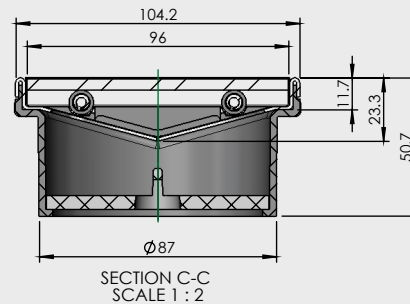

LONG AS YOU LIKE KIT WITH BAR GRATE

316 STAINLESS STEEL

- Channel - 316SS
- Bar, Linear and Tile Insert - 316SS
- Outlet size - suits 100mm
- Brushed Stainless Steel

CODE	DESCRIPTION	FINISH	QTY/CTN
13901.12	1200mm SS316 LAYL Kit with Bar Grate	Brushed SS	each

KIT CONTAINS:

- 1 LONG GRATE ASSEMBLED (PN: 100195) (CONTAINS 100 "T" BARS, 198 BUSHES, 2 SS316 THREADED RODS M6 APPROX 1200mm EACH, 2 M6 THIN NUTS SS316)
- 1 CHANNEL 1205mm (PN: 100193)
- 1 PLASTIC OUTLET (PN: 100188)

- 1 PLASTIC STRAINER (PN: 100197)
- 2 END COVERS (PN: 100190)
- 4 END CAPS (SOLF PVC)
- 1 DEBURRING TOOL
- 4 SS POP RIVETS and 4 SS WASHERS
- PACKAGING AS DRAWING 100199