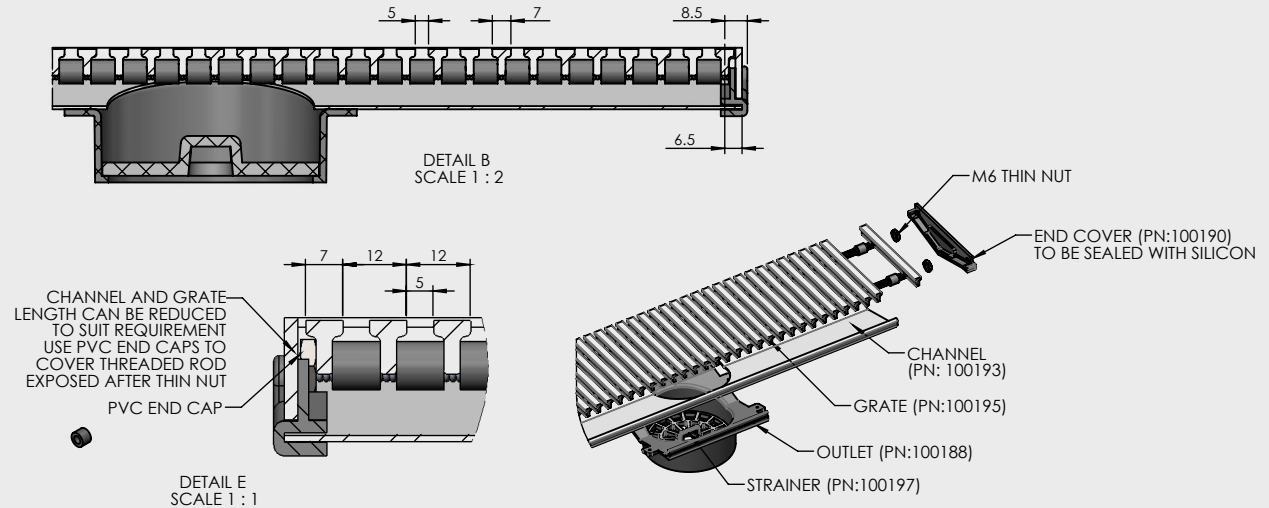

LONG AS YOU LIKE KIT WITH BAR GRATE

316 STAINLESS STEEL

- Channel - 316SS
- Bar, Linear and Tile Insert - 316SS
- Outlet size - suits 100mm
- Brushed Stainless Steel

CODE	DESCRIPTION	FINISH	QTY/CTN
13901.12	1200mm SS316 LAYL Kit with Bar Grate	Brushed SS	each

KIT CONTAINS:

- 1 LONG GRATE ASSEMBLED (PN: 100195) (CONTAINS 100 "T" BARS, 198 BUSHES, 2 SS316 THREADED RODS M6 APPROX 1200mm EACH, 2 M6 THIN NUTS SS316)
- 1 CHANNEL 1205mm (PN: 100193)
- 1 PLASTIC OUTLET (PN: 100188)

- 1 PLASTIC STRAINER (PN: 100197)
- 2 END COVERS (PN: 100190)
- 4 END CAPS (SOLF PVC)
- 1 DEBURRING TOOL
- 4 SS POP RIVETS and 4 SS WASHERS
- PACKAGING AS DRAWING 100199