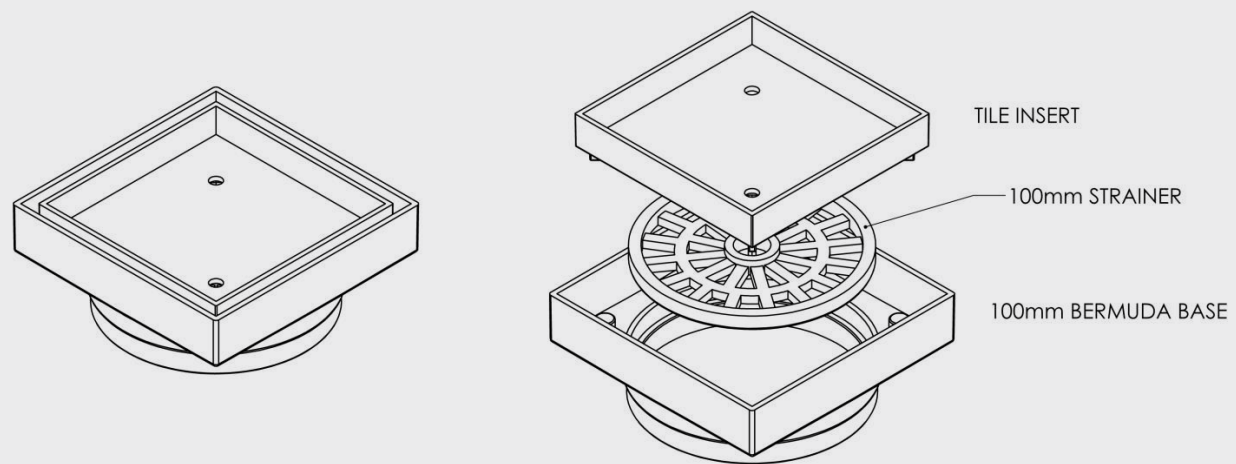

SQUARE BERMUDA

FLOOR WASTES

CODE	DESCRIPTION	OUTLET SIZE	FINISH	CTN QTY
11102.01	115x80mm Square CP	80mm	Chrome	20

CODE	A	B	C	D
11102.01	115	74.8	28	48