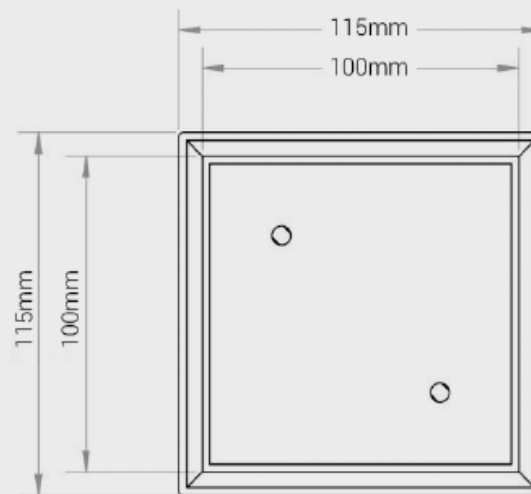

SQUARE BERMUDA

FLOOR WASTES

CODE	DESCRIPTION	OUTLET SIZE	FINISH	CTN QTY
11102.01	115x80mm Square CP	80mm	Chrome	20

CODE	A	B	C	D
11102.01	115	74.8	28	48