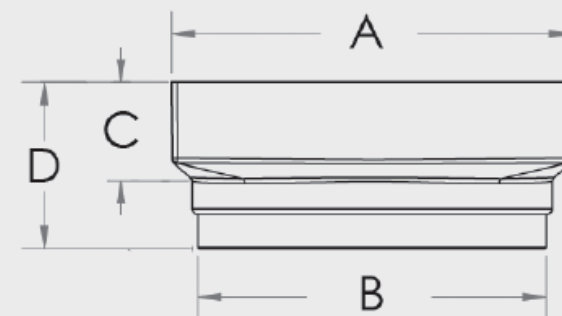

SQUARE BERMUDA

FLOOR WASTES

CODE	DESCRIPTION	OUTLET SIZE	FINISH	CTN QTY
11102.01	115x80mm Square CP	80mm	Chrome	20

CODE	A	B	C	D
11102.01	115	74.8	28	48