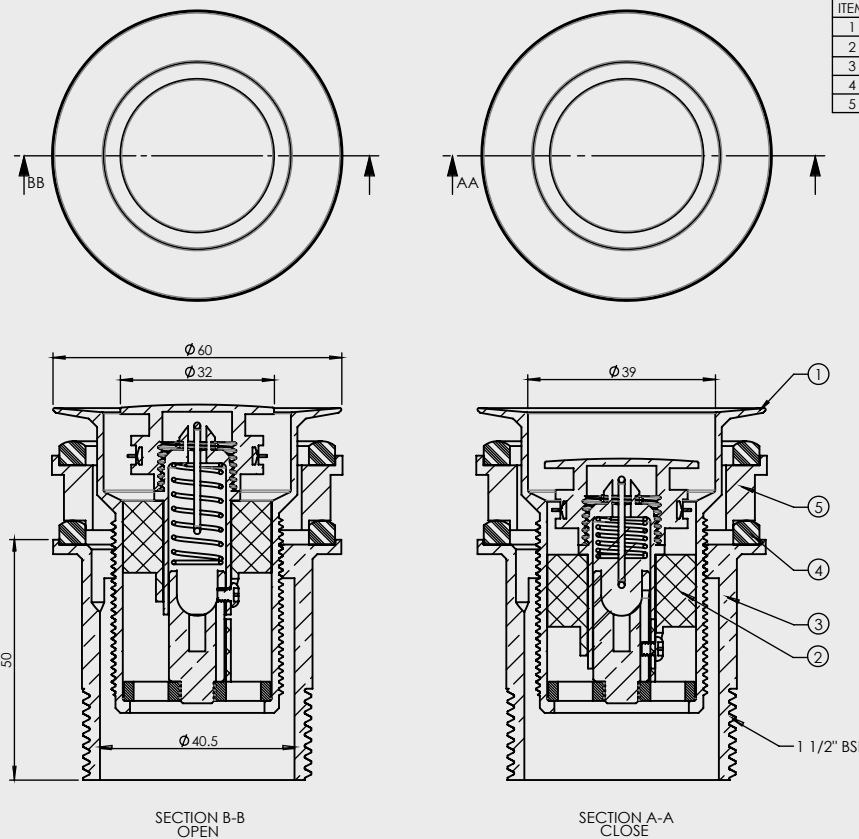

# BASIN POP DOWN® 40mm

## PLUG & WASTES

- Suits basins with 32mm or 40mm outlet with or without overflow
- Innovative quick remove cartridge
- Lifetime replacement guarantee on cartridge
- World Wide Patent Granted or Pending
- Available in a range of finishes

CODE	OUTLET SIZE	FINISH	CARTON QTY
21801.01	40mm	Chrome	32

ITEM	PART No.	DESCRIPTION	QTY.
1	100206	FLANGE POP DOWN 60mm DIA	1
2	100024	POP DOWN VALVE WITH UPSIDE DOWN SPRING	1
3	100018	BACK NUT FOR POP DOWN 32mm	1
4	100219	POP DOWN DELUX WASHER	2
5	100056	SPACER FOR POP DOWN	1