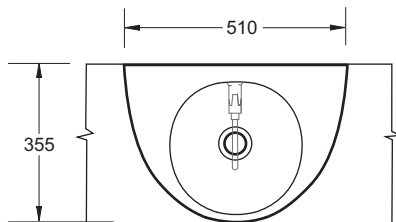

* RECOMMENDED WATER INLET AND WASTE LOCATIONS