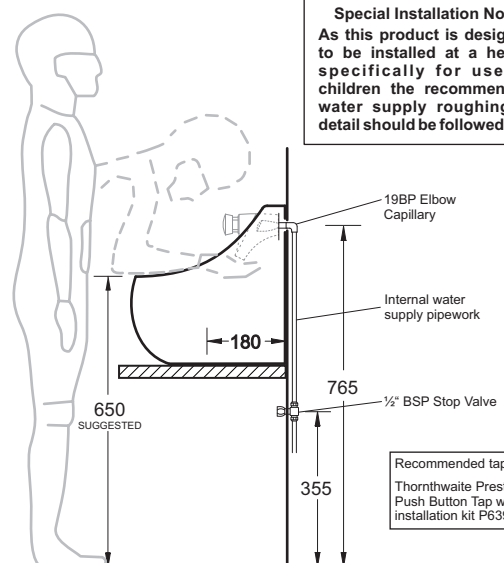

Optional

Tapware	Presto 504 Tap with Mounting Kit	JTP121
---------	----------------------------------	--------

NOTE:
BASIN TO BE SEALED TO WALL AND
COUNTER TOP USING ACETIC CURE
SILICONE SEALANT
DO NOT USE EPOXY ADHESIVES

* RECOMMENDED WATER INLET AND WASTE LOCATIONS

INSTALLATION

Special Installation Note
As this product is designed to be installed at a height specifically for use by children the recommended water supply roughing in detail should be followed.