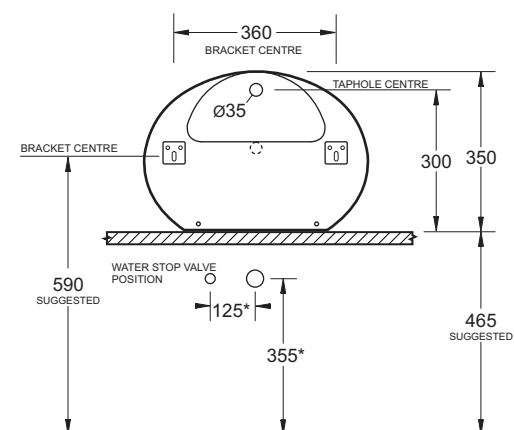

COTTO[®]

C01427

July 2018

SUPERSEDES ALL PREVIOUS ISSUES

1.2.6

EGG JUNIOR

WALL or COUNTER TOP BASIN

Nominal size 510 x 355mm

1 TAPHOLE

EGG JUNIOR

WALL or COUNTER TOP BASIN

COTTO

- Vitreous china basin specifically designed for use by children
- Suitable for domestic or commercial childcare/school use
- Can be installed with a matching colourful toilet suite to provide a fun bathroom environment for children
- Designed to be used with timed-stop lever or push-button tapware to conserve water
- HYGIENE glaze provides a smooth surface for easy cleaning
- Standard overflow
- 32mm waste outlet
- 510mm x 355mm

Provided

Item	Description	Code
Basin	Egg Junior Wall/Counter Basin	C01427
Overflow Trim	CP Cap - Cotto	X065
Installation	Counter Cutting Template	✓
Install Kit - wall	Wall Mounting Kit	XC943
Plug & Waste	32/40mm Overflow-Chrome	PW2

* RECOMMENDED WATER INLET AND WASTE LOCATIONS

INSTALLATION

Special Installation Note
As this product is designed to be installed at a height specifically for use by children the recommended water supply roughing in detail should be followed.