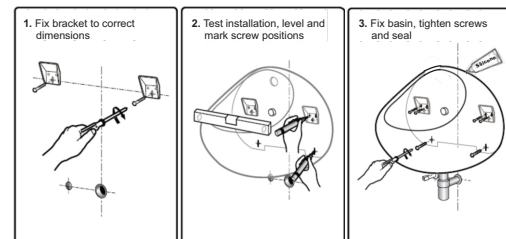

Optional

Tapware	Presto 504 Tap with Mounting Kit	JTP121
---------	----------------------------------	--------

NOTE:
BASIN TO BE SEALED TO WALL AND
COUNTER TOP USING ACETIC CURE
SILICONE SEALANT
DO NOT USE EPOXY ADHESIVES

* RECOMMENDED WATER INLET AND WASTE LOCATIONS

INSTALLATION

Special Installation Note
As this product is designed to be installed at a height specifically for use by children the recommended water supply roughing in detail should be followed.