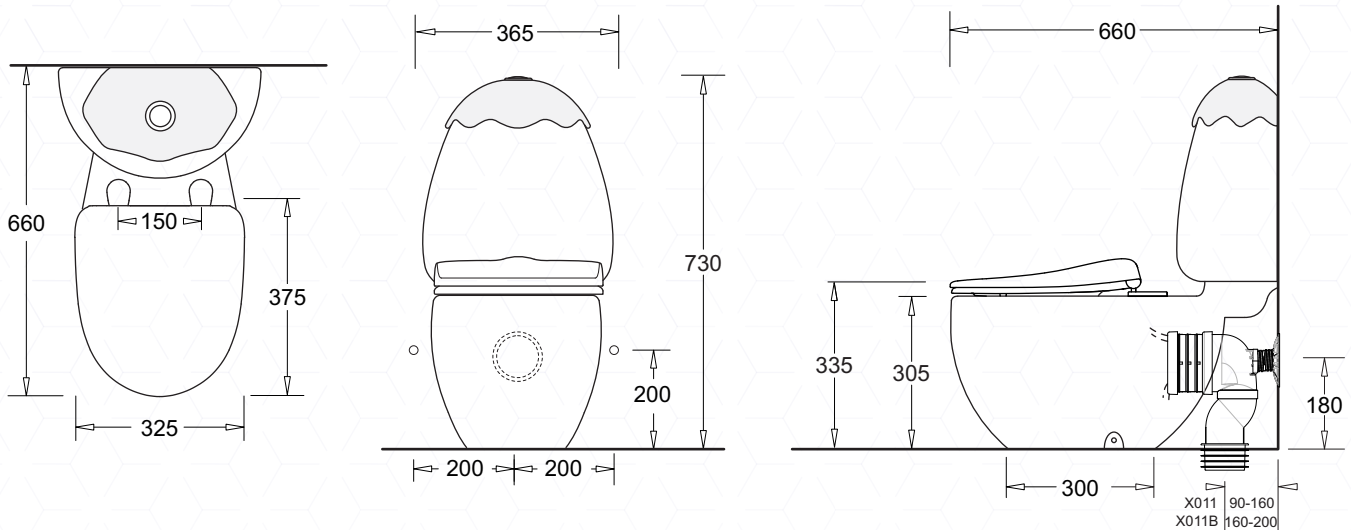

EGG JUNIOR

CHILDS CLOSE COUPLED TOILET SUITE

COTTO

CODE:
C67977.C6262

FEATURES

- CHILD FRIENDLY, FUN, EGG SHAPED CLOSE COUPLED VITREOUS CHINA TOILET SUITE
- DESIGNED WITH A LOW SEAT HEIGHT FOR CHILDREN
- BOWL FINISHED IN HYGIENE GLAZE FOR EASY CLEANING
- RANGE OF COLOURED CISTERN LIDS AVAILABLE
- SHAPED, SOFT-CLOSE, QUICK-RELEASE TOILET SEAT
- S OR P TRAP CONFIGURATION INSTALLATION
- ADJUSTABLE S TRAP PAN CONNECTOR - 90-160mm SET OUT

COMPONENTS

EGG CLOSE COUPLED PAN	C67977
EGG CISTERN (WHITE LID)	C6262
EGG QUICK-RELEASE SOFT-CLOSE SEAT	JSEE202

WARRANTY

10 YEARS - REFER TO T&CS AT johnsonsuisse.com.au

CISTERN LID COLOURS

	WHITE	XC7082W
	GREEN	XC7082G
	LEMON	XC7082L
	ROSE	XC7082R
	BLUE	XC7082B

OPTIONS

PAN CONNECTOR S - 160- 200mm SET OUT	X011B
CISTERN LID LOCKING KIT	XJ122A

When correctly installed this toilet suite will comply with AS1428.3 for age groups (a) and (b) (i.e. 3 to 10½ years old) within disability groups A and S (i.e. ambulant limitations)

TECHNICAL DATA SHEET

SUPERSEDES ALL PREVIOUS ISSUES

All dimensions are in millimetres and are subject to normal manufacturing variation. As product development is ongoing BPA reserves the right to vary specifications without notice. Bathroom Products Australia P/L ABN 87 079 297 617