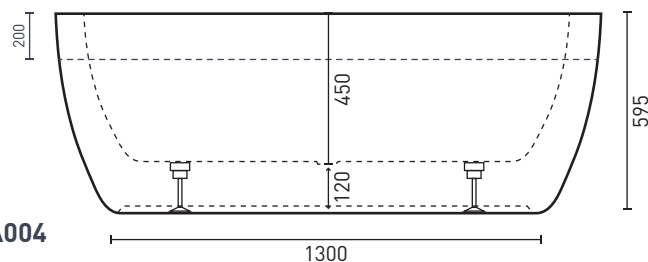

Sheraton Freestanding Bath

Product Code: **SH1600W**

The Sheraton's generous internal bathing space, given its smaller size, makes this sophisticated, opulent design perfect for smaller bathrooms.

- AS/NZ Standard 2023:1995
- Adjustable self-supporting feet
- Lumbar support
- Suitable for dual bathing

PRODUCT SPECIFICATIONS

Colour:	High gloss white
Material:	Premium sanitary grade acrylic
Length:	1600mm
Width:	750mm
Height:	595mm
Capacity:	125L [200mm below the bath rim]
Bath Type:	Freestanding
Waste Position:	Centre
Net Weight:	45kg
Warranty:	10 years* (refer to decina.com.au)

OPTIONAL ACCESSORIES

- ☒ 40mm Removable Pop-up Waste *Chrome* **WA001**
  White Gloss **WA002**, *Black Matte* **WA003**
- ☒ Pop-up Waste & Overflow Kit *Chrome* **OWA001**
- ☒ Pop-down Waste & Overflow Kit *Chrome* **OWA002**
- ☒ Pop-down Waste & Overflow Kit *Black* **OWA003**
- ☒ Flexible Bath Connector with Pop-up Waste *Chrome* **OWA004**
- ☒ Flexible Bath Connector *Cap & Lining only* **OWA005**
- ☒ Sia Headrest *Black Curved* **SY242-B**

DECINA
DISCOVER INDULGENCE

[DECINA.COM.AU](https://www.decina.com.au) 1300 DECINA

*Warranty T&Cs apply, visit [decina.com.au](https://www.decina.com.au) Decina reserves the right to change specifications without notice. Due to manufacturing tolerances dimensions may vary +/- 5mm. We recommend installation does not start until after delivery. Please confirm all particulars prior to purchase, call 1300 DECINA or visit [decina.com.au](https://www.decina.com.au)