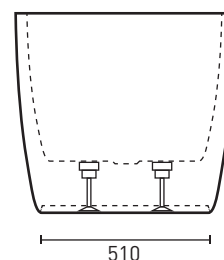

DECINA
DISCOVER INDULGENCE

[DECINA.COM.AU](https://www.decina.com.au) 1300 DECINA

*Warranty T&Cs apply, visit [decina.com.au](https://www.decina.com.au) Decina reserves the right to change specifications without notice. Due to manufacturing tolerances dimensions may vary +/- 5mm. We recommend installation does not start until after delivery. Please confirm all particulars prior to purchase, call 1300 DECINA or visit [decina.com.au](https://www.decina.com.au)