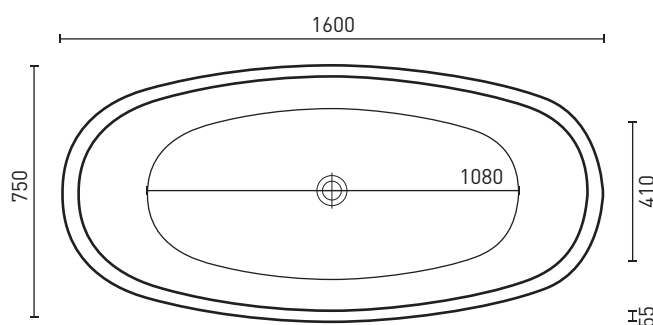

Sheraton Freestanding Bath

Product Code: **SH1600W**

The Sheraton's generous internal bathing space, given its smaller size, makes this sophisticated, opulent design perfect for smaller bathrooms.

- AS/NZ Standard 2023:1995
- Adjustable self-supporting feet
- Lumbar support
- Suitable for dual bathing

PRODUCT SPECIFICATIONS

Colour:	High gloss white
Material:	Premium sanitary grade acrylic
Length:	1600mm
Width:	750mm
Height:	595mm
Capacity:	125L [200mm below the bath rim]
Bath Type:	Freestanding
Waste Position:	Centre
Net Weight:	45kg
Warranty:	10 years* (refer to decina.com.au)

OPTIONAL ACCESSORIES

- ☒ 40mm Removable Pop-up Waste *Chrome* **WA001**
  White Gloss **WA002**, *Black Matte* **WA003**
- ☒ Pop-up Waste & Overflow Kit *Chrome* **OWA001**
- ☒ Pop-down Waste & Overflow Kit *Chrome* **OWA002**
- ☒ Pop-down Waste & Overflow Kit *Black* **OWA003**
- ☒ Flexible Bath Connector with Pop-up Waste *Chrome* **OWA004**
- ☒ Flexible Bath Connector *Cap & Lining only* **OWA005**
- ☒ Sia Headrest *Black Curved* **SY242-B**

DECINA
DISCOVER INDULGENCE

[DECINA.COM.AU](https://www.decina.com.au) 1300 DECINA

*Warranty T&Cs apply, visit [decina.com.au](https://www.decina.com.au) Decina reserves the right to change specifications without notice. Due to manufacturing tolerances dimensions may vary +/- 5mm. We recommend installation does not start until after delivery. Please confirm all particulars prior to purchase, call 1300 DECINA or visit [decina.com.au](https://www.decina.com.au)