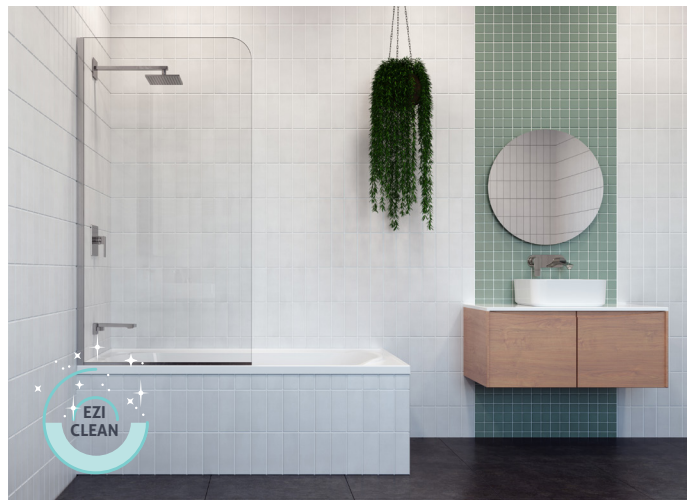

### FIXED PIVOT PANEL BATH SCREEN - Chrome/Clear 6mm Toughened Safety Glass

The Cascade's fixed pivot panel is perfect for any over bath application & is a smart solution for smaller bathroom spaces. This panel swings through 180° & can be fitted onto almost all Decina rectangle baths or spa baths that feature a tile bead.

### CASCADE FIXED PIVOT PANEL BATH SCREEN

SIZE (w) x (h) mm

800 x 1500

NET WEIGHT CODE

23kg

CAPPC

- 5 YEAR WARRANTY\*
- Made to AS/NZ Standard 1288:2006