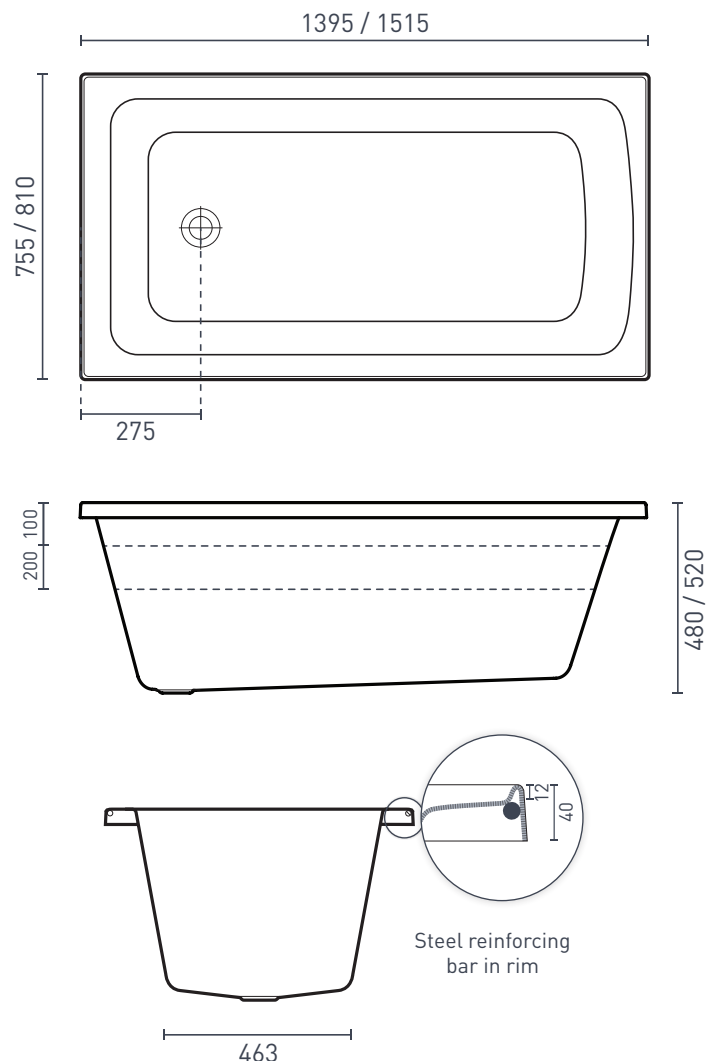

Shenseki Inset Bath with tile bead

Product Code: **SH1400W / SHEN1510W**

MADE IN AUSTRALIA

The Shenseki's maximised space & internal depth makes for a comfortable bathing experience. This bath is small in size & big on impact, making it ideal for a smaller bathroom.

- AS/NZ Standard 2023/1995
- Steel rod reinforced rim
- Double reinforced bath base

PRODUCT SPECIFICATIONS

Colour:	High Gloss White
Material:	Premium Sanitary grade acrylic
Length:	1395mm / 1515mm
Width:	755mm / 810mm
Height:	480mm / 520mm
Capacity:	137L / 192L [200mm below the bath rim]
Bath Type:	Inset
Waste Position:	End
Net Weight:	20.5kg / 21kg
Warranty:	15 years* (refer to decina.com.au)

OPTIONAL ACCESSORIES

- ☒ 40mm Removable pop-up waste *Chrome* **WA001**,
  White Gloss **WA002**, *Black Matte* **WA003**
- ☒ Pop-up waste & overflow kit *Chrome* **OWA001**
- ☒ Pop-down waste & overflow kit *Chrome* **OWA002**
- ☒ Pop-down waste & overflow kit *Black* **OWA003**
- ☒ Fiore Black Headrest **SY242-A-B**
- ☒ EZI Frame / Base Support Frame **Various**

DECINA
DISCOVER INDULGENCE

DECINA.COM.AU 1300 DECINA

*Warranty T&Cs apply, visit decina.com.au Decina reserves the right to change specifications without notice. Due to manufacturing tolerances dimensions may vary +/- 5mm. We recommend installation does not start until after delivery. Please confirm all particulars prior to purchase, call 1300 DECINA or visit decina.com.au