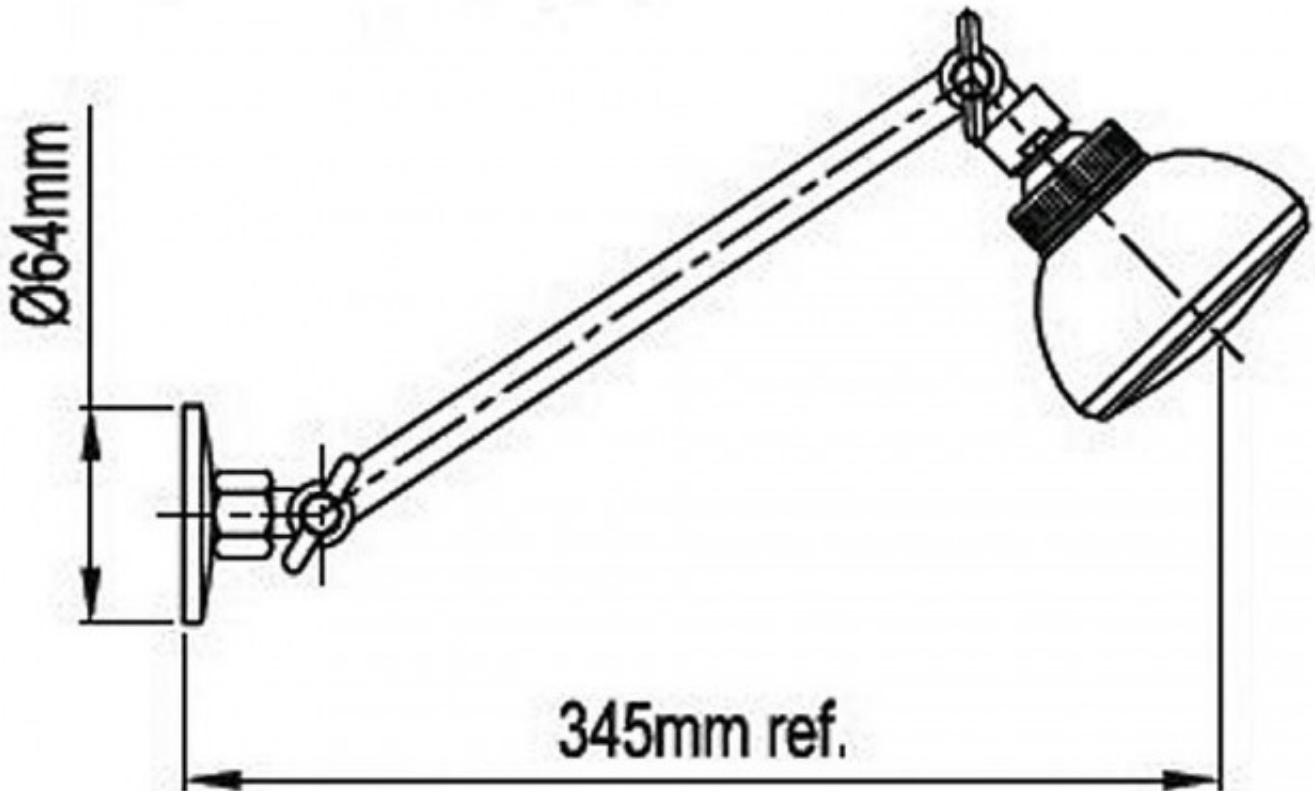

Tapac Shower Head With Arm

Product Code:037432

1800 RAYMOR
raymor.com.au

Raymor
more like you

Tapac Shower Head With Arm

PRODUCT SPECIFICATION

Product Code	037432
Finish	Chrome
Warranty	Visit www.raymor.com.au
WELS-Rating	WELS 3 STAR 9L/min
Function	Single function
Shower Reach	345mm
Connection	1/2" BSP female thread wall connection

SPARE PARTS

- 133590: Shower rose
- 139130: Seal kit

Printed:27/09/2020

© Raymor 2017. All rights reserved.

Version 1 1/09/2017

All measurements are in millimetres and are to be used as a guide only. Specifications and materials may change without notice. Whilst all care has been taken to ensure that all details are correct at the time of print we reserve the right to correct any errors, inaccuracies or omissions or to change or update any details or information at any time without notice.