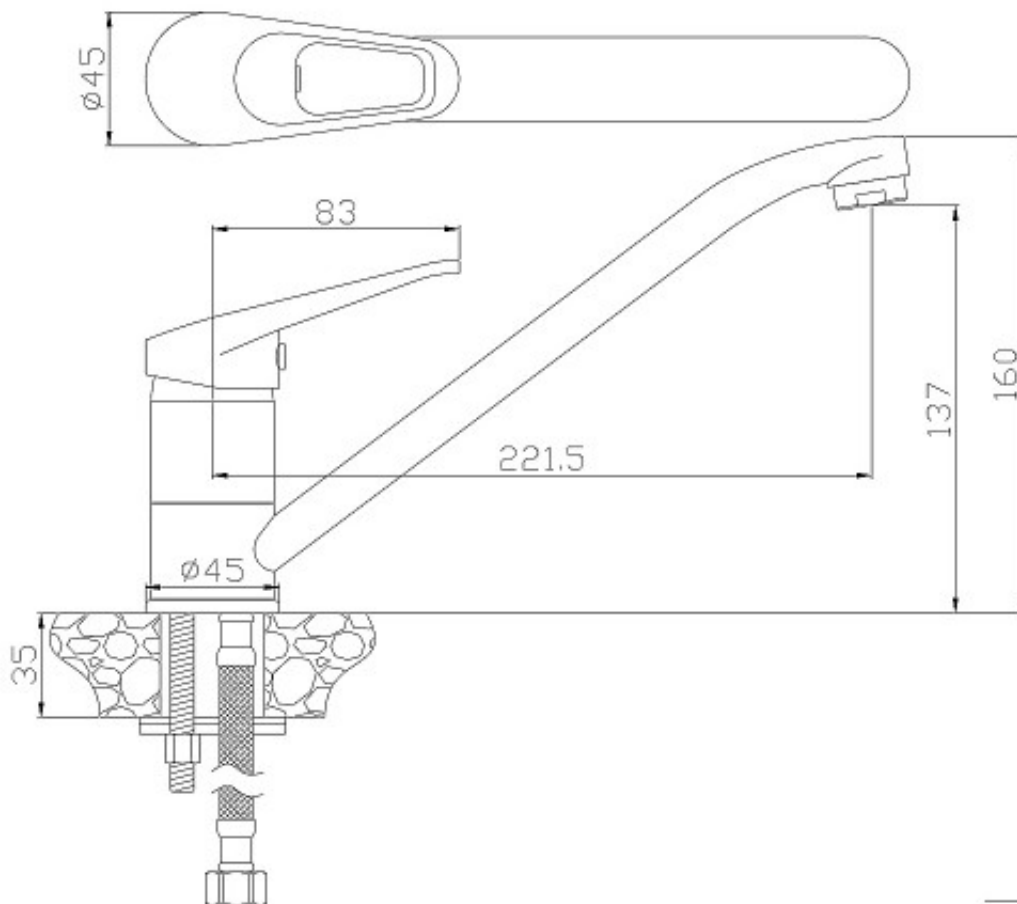

## Essentials Sink Mixer C/P

Product Code:157458

1800 RAYMOR  
raymor.com.au

**Raymor**  
*more like you*

## PRODUCT SPECIFICATION

<b>Product Code</b>	157458
<b>Material</b>	DZR brass
<b>Finish</b>	Chrome Plated
<b>Handle Style</b>	Zinc Die Cast handle
<b>Inclusions</b>	Installation Instructions
<b>Warranty</b>	Visit <a href="http://raymor.com.au">raymor.com.au</a>
<b>Spout Reach</b>	221mm rotated spout
<b>Connector Tails</b>	Stainless Steel EPDM lined
<b>Mixer Height</b>	137mm
<b>Pressure</b>	100k pa-500k pa

Printed:27/09/2020

© Raymor 2017. All rights reserved.

All measurements are in millimetres and are to be used as a guide only. Specifications and materials may change without notice. Whilst all care has been taken to ensure that all details are correct at the time of print we reserve the right to correct any errors, inaccuracies or omissions or to change or update any details or information at any time without notice.