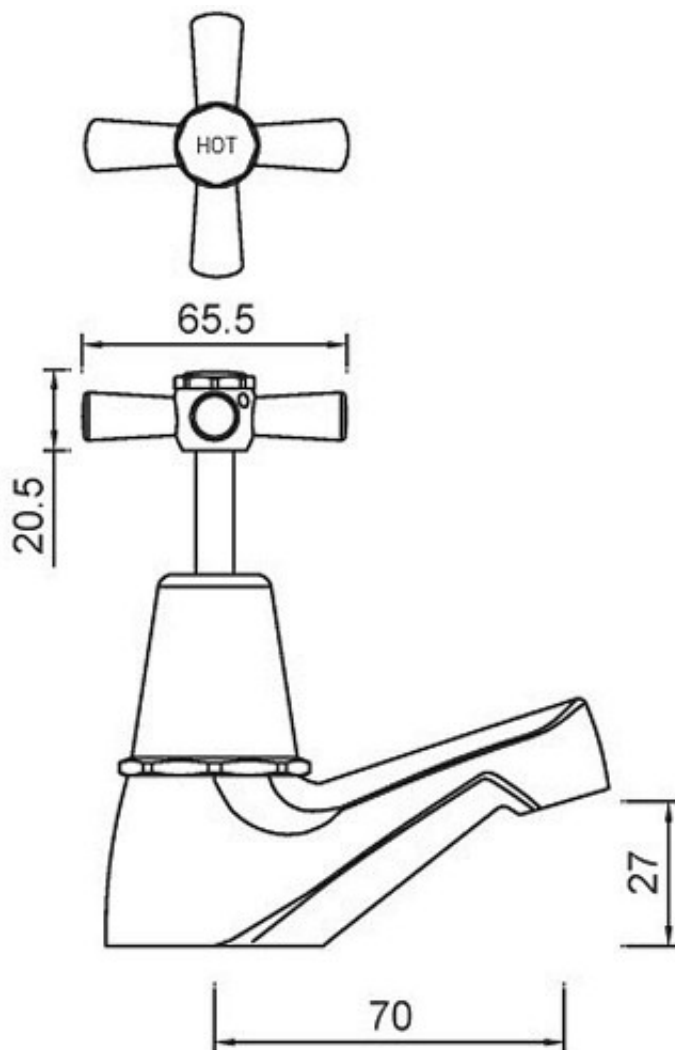

Easy Clean Pillar Tap - Hot

Product Code:133386

1800 RAYMOR
raymor.com.au

Raymor
more like you

Easy Clean Pillar Tap - Hot

PRODUCT SPECIFICATION

Product Code	133386
Finish	Chrome plated
Handle Style	Cross handle - Anti Vandal
Hot/Cold Indicator	Coloured Red word on white backing
Warranty	Visit www.raymor.com.au
WELS-Rating	WELS 4 STAR 7.5L/min
Spout Reach	70mm - From centre of body to centre of outlet
Shut Off	Jumper Valve
Mount Surface	Suitable for up to 50mm bench thickness
Spout Design	Fixed

Printed:27/09/2020

© Raymor 2017. All rights reserved.

Version 1 1/09/2017

All measurements are in millimetres and are to be used as a guide only. Specifications and materials may change without notice. Whilst all care has been taken to ensure that all details are correct at the time of print we reserve the right to correct any errors, inaccuracies or omissions or to change or update any details or information at any time without notice.