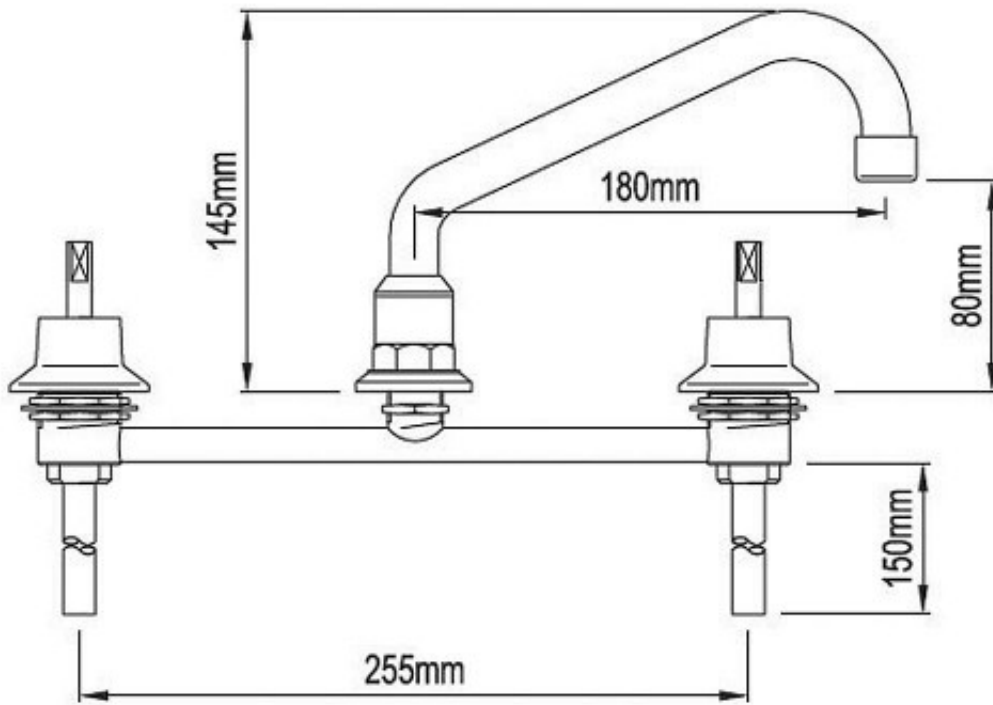

Tapac Sink Set 180mm

Product Code:025425

1800 RAYMOR
raymor.com.au

Raymor
more like you

Tapac Sink Set 180mm

PRODUCT SPECIFICATION

Product Code	025425
WELS-Rating	WELS 3 STAR 9L/min
Spout Reach	185mm swivel spout

Printed:27/09/2020

© Raymor 2017. All rights reserved.

All measurements are in millimetres and are to be used as a guide only. Specifications and materials may change without notice. Whilst all care has been taken to ensure that all details are correct at the time of print we reserve the right to correct any errors, inaccuracies or omissions or to change or update any details or information at any time without notice.