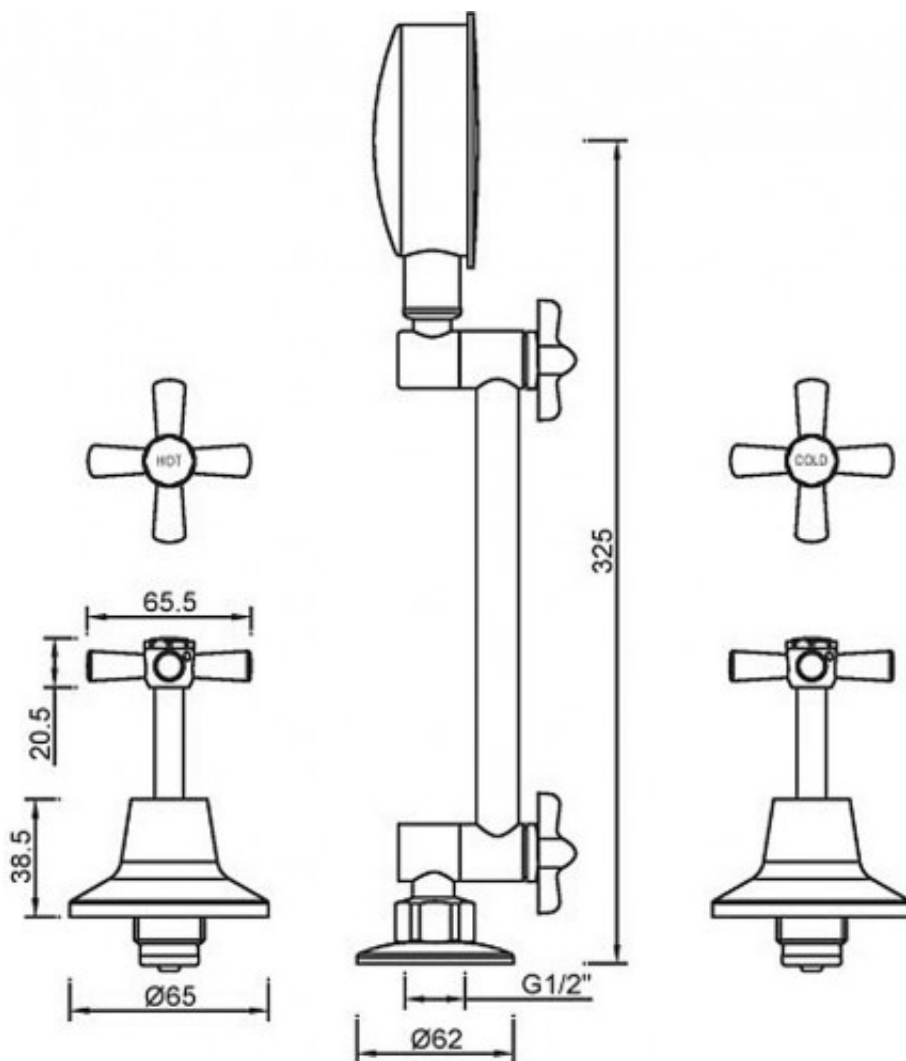

Easy Clean Shower Set

Product Code:133323

1800 RAYMOR
raymor.com.au

Raymor
more like you

Easy Clean Shower Set

PRODUCT SPECIFICATION

Product Code	133323
Finish	Chrome plated
Handle Style	Cross handle - Anti Vandal
Hot/Cold Indicator	Coloured Red & Blue words on white backing
Warranty	Visit www.raymor.com.au
WELS-Rating	WELS 3 STAR 9L/min
Shut Off	Ceramic Disc
Function	Single function adjustable height
Shower Reach	325mm - From wall to centre of spray plate
Operation	Quarter turn

Printed:27/09/2020

© Raymor 2017. All rights reserved.

Version 1 1/09/2017

All measurements are in millimetres and are to be used as a guide only. Specifications and materials may change without notice. Whilst all care has been taken to ensure that all details are correct at the time of print we reserve the right to correct any errors, inaccuracies or omissions or to change or update any details or information at any time without notice.