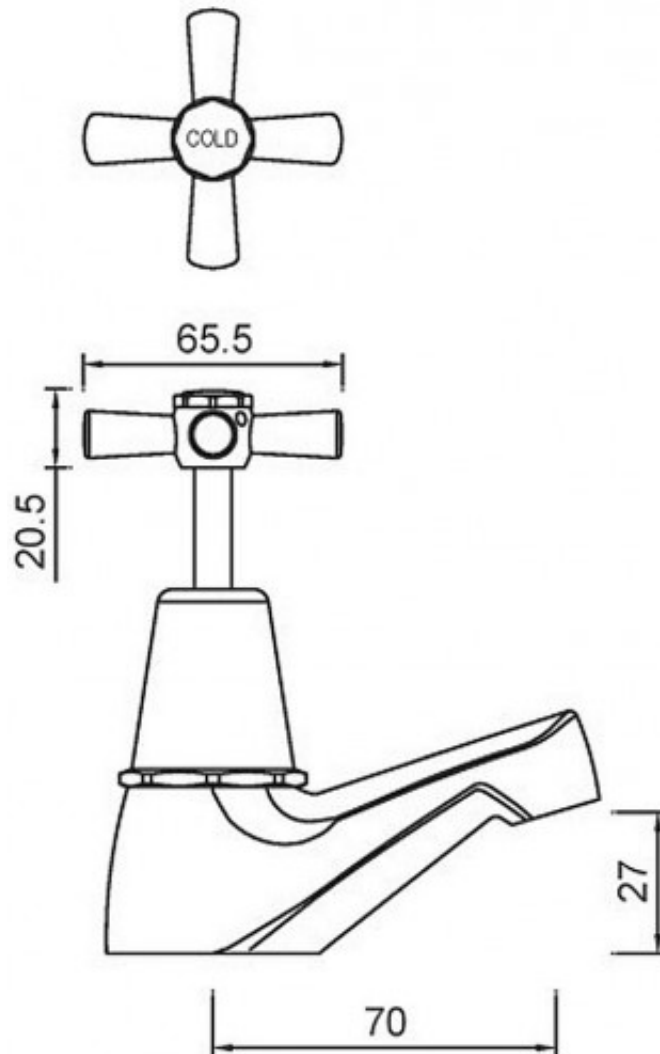

Easy Clean Pillar Tap - Cold

Product Code:133387

1800 RAYMOR
raymor.com.au

Raymor
more like you

Easy Clean Pillar Tap - Cold

PRODUCT SPECIFICATION

Product Code	133387
Finish	Chrome plated
Handle Style	Cross handle - Anti Vandal
Hot/Cold Indicator	Coloured Blue word on white backing
Warranty	Visit www.raymor.com.au
WELS-Rating	WELS 4 STAR 7.5L/min
Spout Reach	70mm - From centre of body to centre of outlet
Shut Off	Jumper Valve
Mount Surface	Suitable for up to 50mm bench thickness
Spout Design	Fixed

Printed:27/09/2020

© Raymor 2017. All rights reserved.

Version 1 1/09/2017

All measurements are in millimetres and are to be used as a guide only. Specifications and materials may change without notice. Whilst all care has been taken to ensure that all details are correct at the time of print we reserve the right to correct any errors, inaccuracies or omissions or to change or update any details or information at any time without notice.