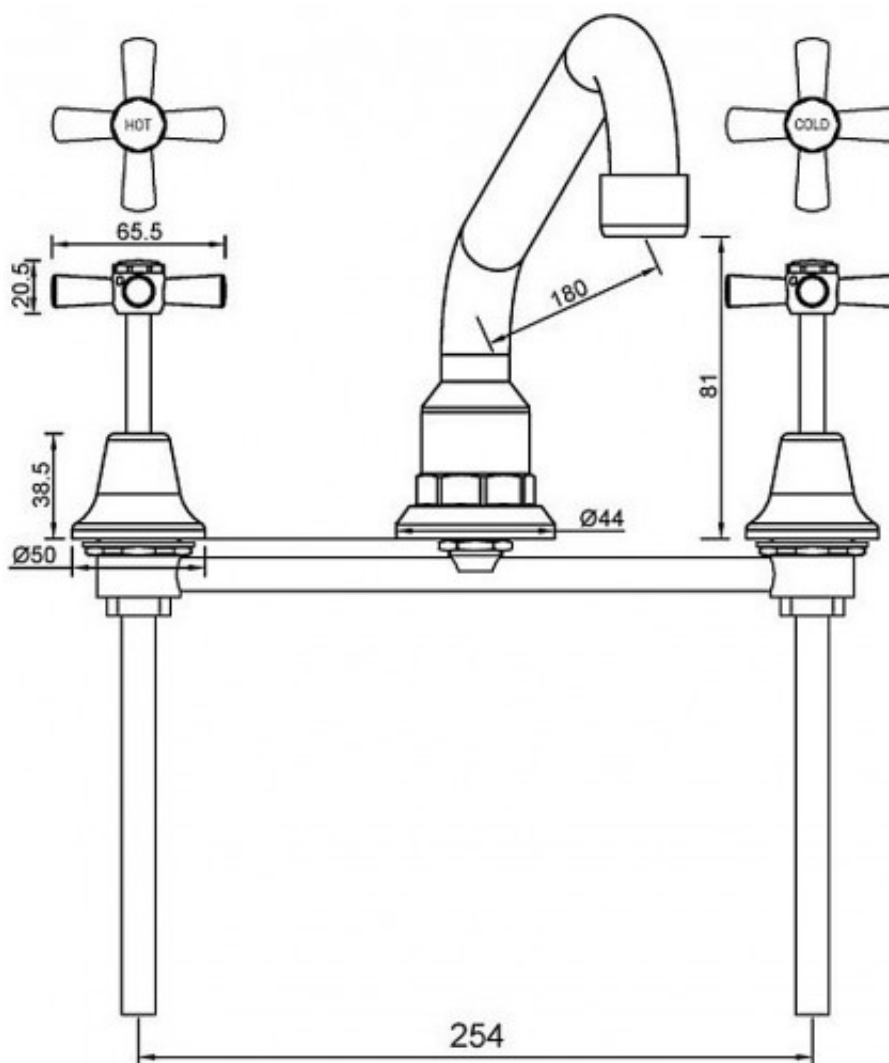

Easy Clean Sink Set

Product Code:133296

1800 RAYMOR
raymor.com.au

Raymor
more like you

Easy Clean Sink Set

PRODUCT SPECIFICATION

Product Code	133296
Finish	Chrome plated
Handle Style	Cross handle - Anti Vandal
Hot/Cold Indicator	Coloured Red & Blue words on white backing
Warranty	Visit www.raymor.com.au
WELS-Rating	WELS 4 STAR 7.5L/min
Spout Reach	180mm - centre of Spout to centre of Aerator
Shut Off	Jumper Valve
Mount Surface	Suitable for up to 3mm Stainless steel sink
Spout Design	Round straight downswept

Printed:27/09/2020

© Raymor 2017. All rights reserved.

Version 1 1/09/2017

All measurements are in millimetres and are to be used as a guide only. Specifications and materials may change without notice. Whilst all care has been taken to ensure that all details are correct at the time of print we reserve the right to correct any errors, inaccuracies or omissions or to change or update any details or information at any time without notice.