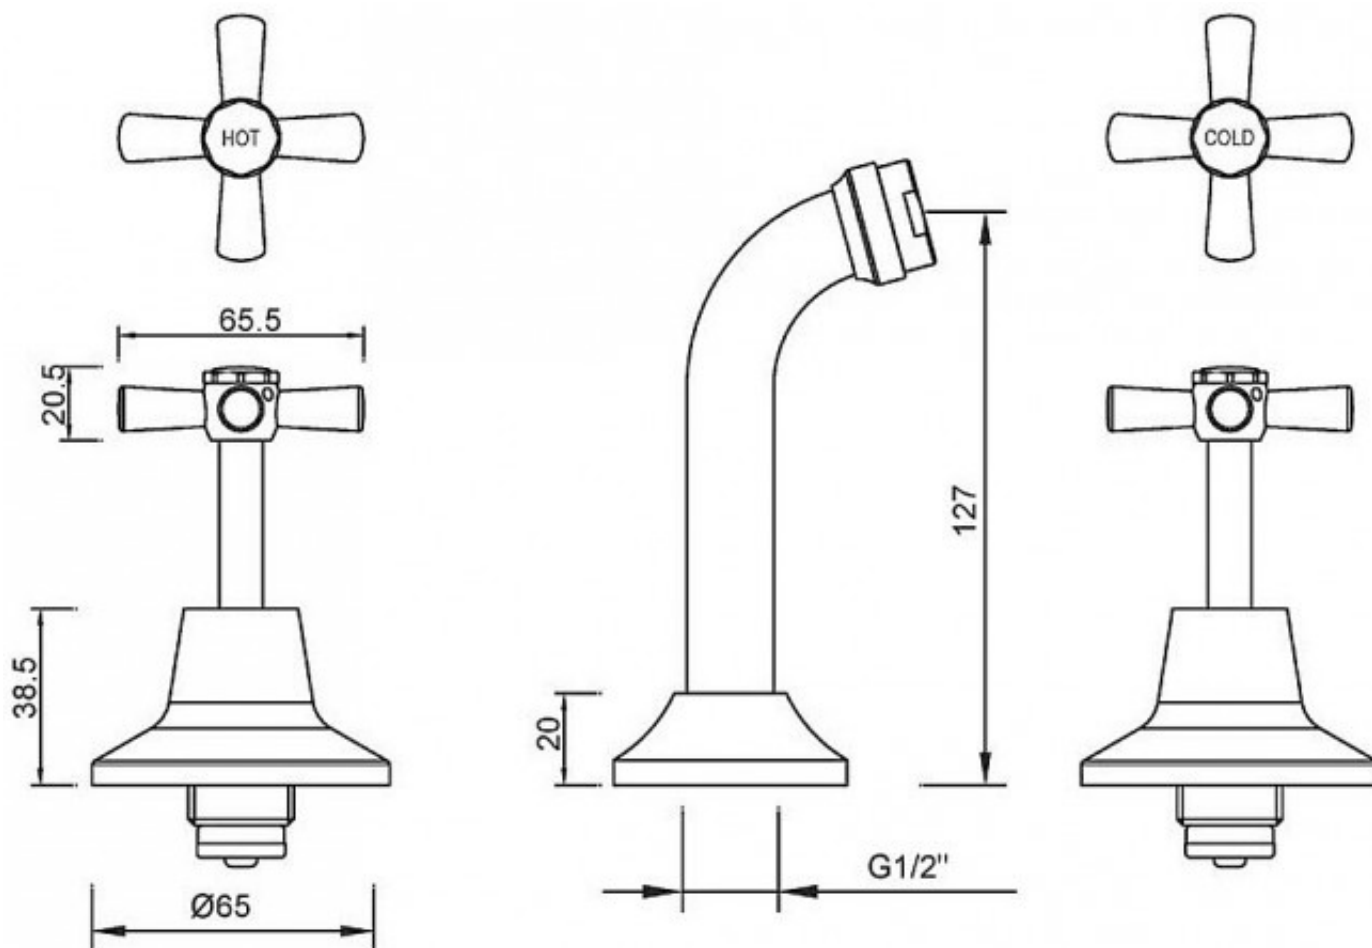

Easy Clean Bath Set

Product Code:133324

1800 RAYMOR
raymor.com.au

Raymor
more like you

Easy Clean Bath Set

PRODUCT SPECIFICATION

| | |
|---------------------------|--|
| Product Code | 133324 |
| Finish | Chrome plated |
| Handle Style | Cross handle - Anti Vandal |
| Hot/Cold Indicator | Coloured Red & Blue words on white backing |
| Warranty | Visit www.raymor.com.au |
| Spout Reach | 127mm - From wall to centre of aerator |
| Shut Off | Jumper Valve |
| Spout Design | Round straight downswept |

Printed:27/09/2020

© Raymor 2017. All rights reserved.

Version 1 1/09/2017

All measurements are in millimetres and are to be used as a guide only. Specifications and materials may change without notice. Whilst all care has been taken to ensure that all details are correct at the time of print we reserve the right to correct any errors, inaccuracies or omissions or to change or update any details or information at any time without notice.