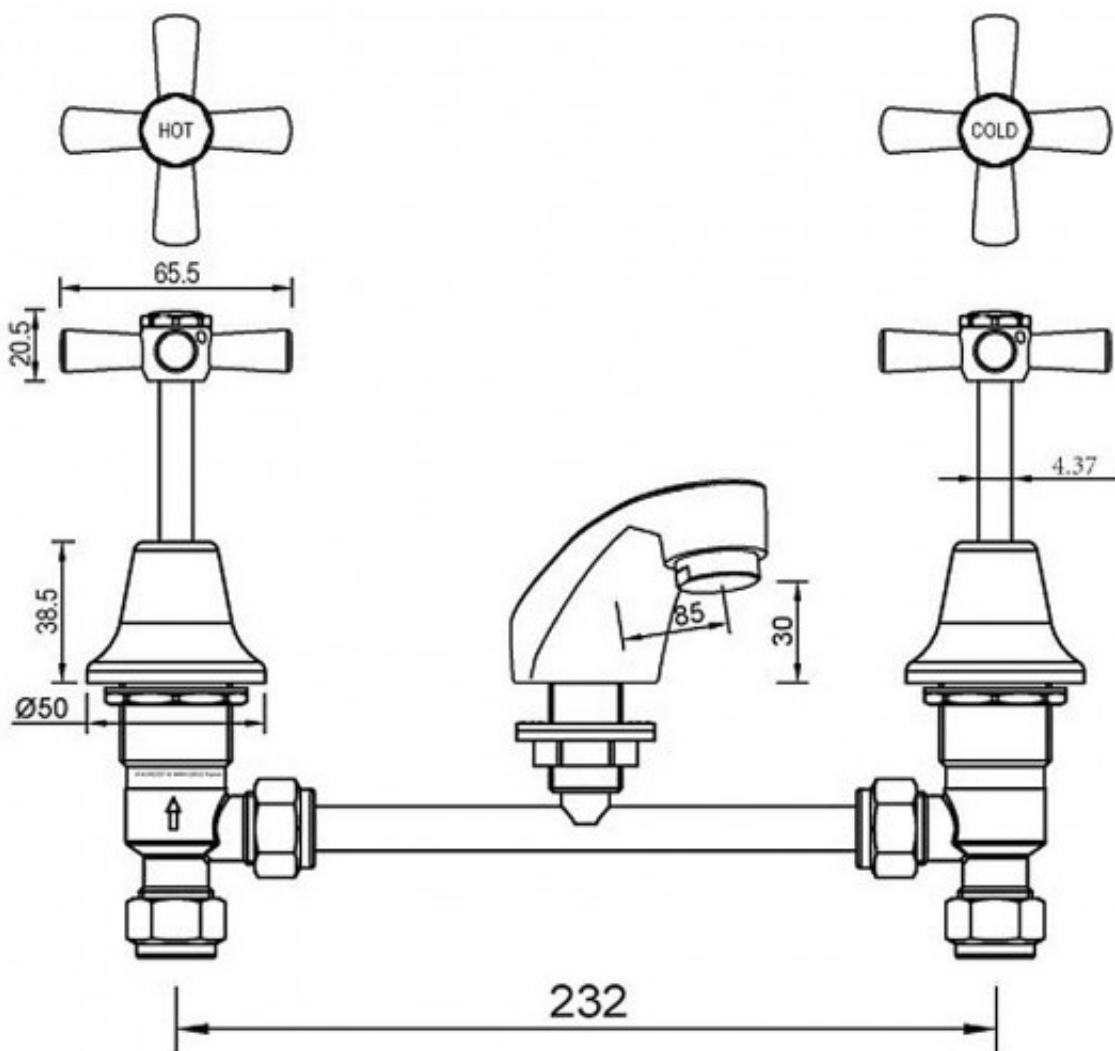

Easy Clean Basin Set

Product Code:133303

1800 RAYMOR
raymor.com.au

Raymor
more like you

Easy Clean Basin Set

PRODUCT SPECIFICATION

Product Code	133303
Finish	Chrome plated
Handle Style	Cross handle - Anti Vandal
Hot/Cold Indicator	Coloured Red & Blue words on white backing
Warranty	Visit www.raymor.com.au
WELS-Rating	WELS 4 STAR 7.5L/min
Spout Reach	85mm - centre of Spout to centre of Aerator
Shut Off	Jumper Valve
Mount Surface	Suitable for up to 25mm bench thickness
Spout Design	Fixed

Printed:27/09/2020

© Raymor 2017. All rights reserved.

Version 1 1/09/2017

All measurements are in millimetres and are to be used as a guide only. Specifications and materials may change without notice. Whilst all care has been taken to ensure that all details are correct at the time of print we reserve the right to correct any errors, inaccuracies or omissions or to change or update any details or information at any time without notice.