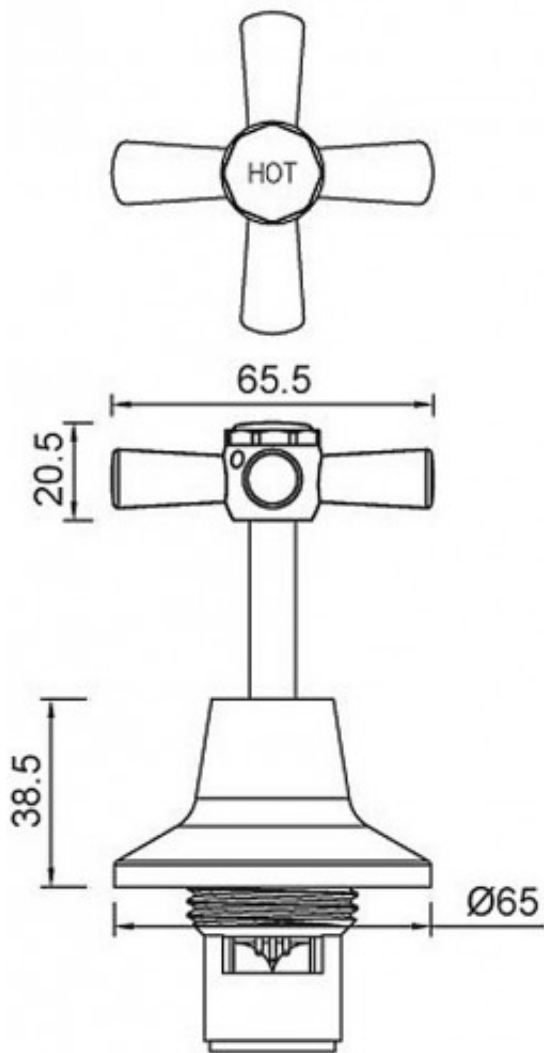

Easy Clean Wall Top Assemblies C/D

Product Code:133315

1800 RAYMOR
raymor.com.au

Raymor
more like you

Easy Clean Wall Top Assemblies C/D

PRODUCT SPECIFICATION

Product Code	133315
Finish	Chrome plated
Handle Style	Cross handle - Anti Vandal
Hot/Cold Indicator	Coloured Red & Blue words on white backing
Warranty	Visit www.raymor.com.au
Shut Off Operation	Ceramic Disc Quarter turn

Printed:27/09/2020

© Raymor 2017. All rights reserved.

Version 1 1/09/2017

All measurements are in millimetres and are to be used as a guide only. Specifications and materials may change without notice. Whilst all care has been taken to ensure that all details are correct at the time of print we reserve the right to correct any errors, inaccuracies or omissions or to change or update any details or information at any time without notice.