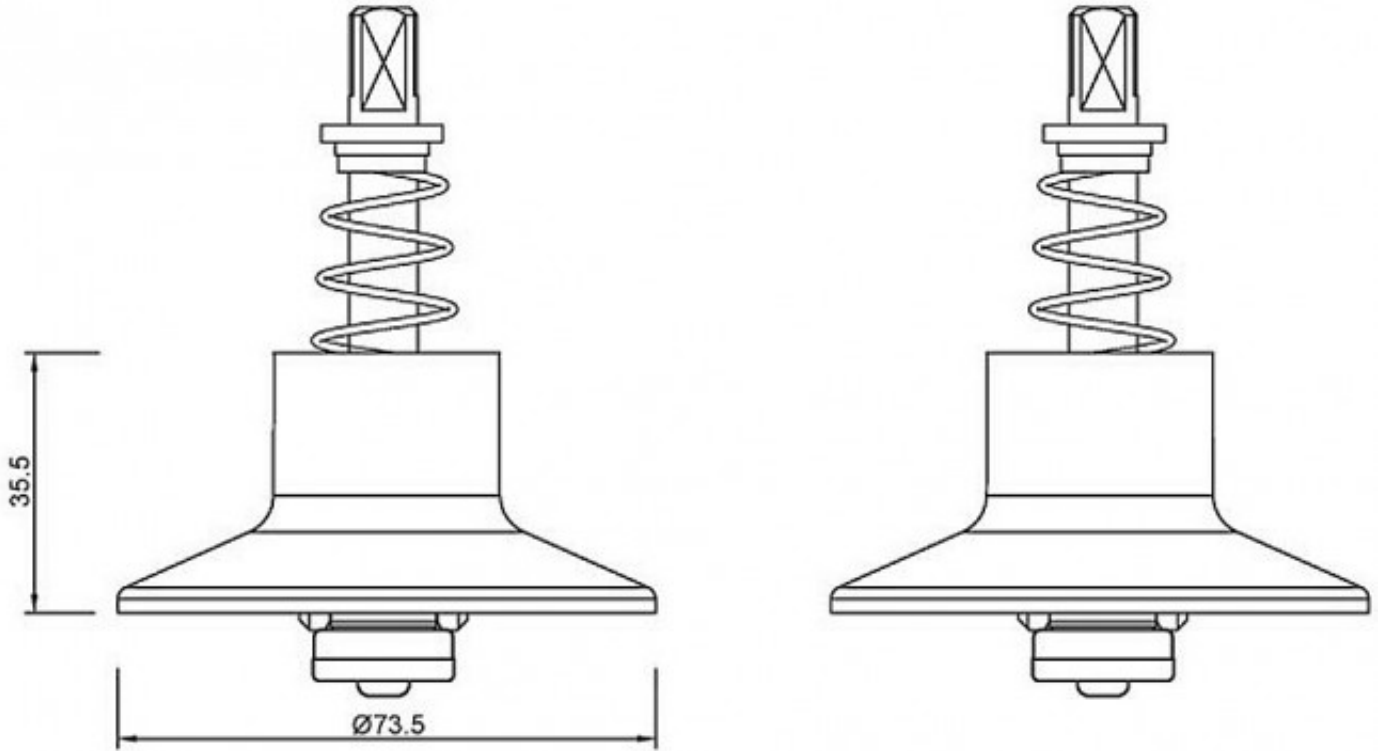

## Tapac Wall Top Assemblies

Product Code:133318

1800 RAYMOR  
raymor.com.au

**Raymor**  
*more like you*

# Tapac Wall Top Assemblies

## PRODUCT SPECIFICATION

Product Code	133318
Finish	Chrome plated
Warranty	Visit <a href="http://www.raymor.com.au">www.raymor.com.au</a>
Shut Off	Jumper Valve

Printed:27/09/2020

© Raymor 2017. All rights reserved.