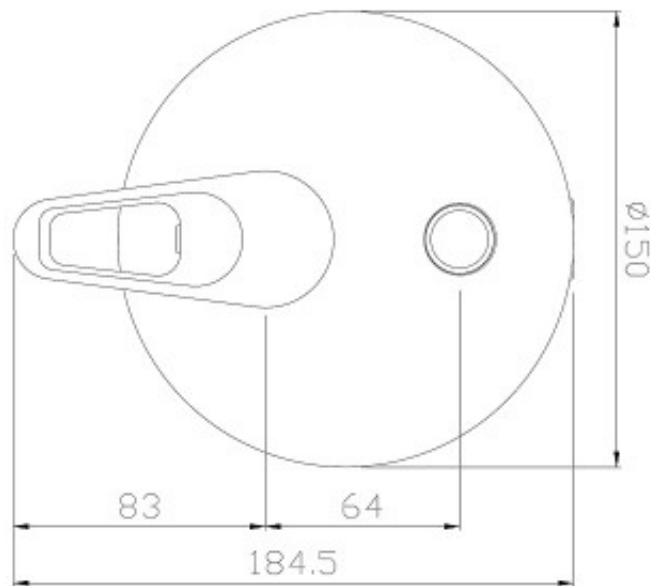

Essentials Bath & Shower Mixer with Diverter C/P

Product Code:157456

1800 RAYMOR
raymor.com.au

Raymor
more like you

Essentials Bath & Shower Mixer with Diverter C/P

PRODUCT SPECIFICATION

Product Code	157456
Material	DZR brass
Finish	Chrome Plated
Handle Style	Zinc Die Cast handle
Inclusions	Installation Instructions
Warranty	Visit raymor.com.au
Pressure	100k pa-500k pa

Printed:27/09/2020

© Raymor 2017. All rights reserved.

All measurements are in millimetres and are to be used as a guide only. Specifications and materials may change without notice. Whilst all care has been taken to ensure that all details are correct at the time of print we reserve the right to correct any errors, inaccuracies or omissions or to change or update any details or information at any time without notice.