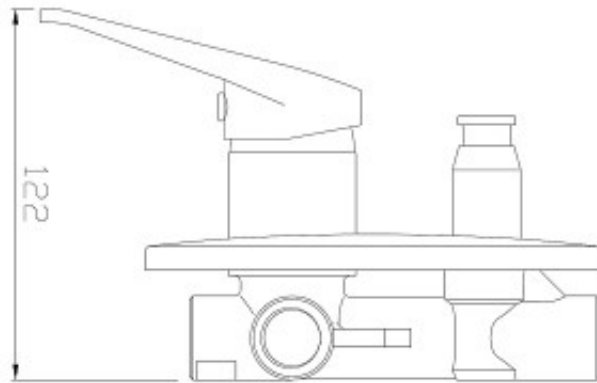

Essentials Bath & Shower Mixer with Diverter C/P

Product Code:157456

1800 RAYMOR
raymor.com.au

Raymor
more like you

Essentials Bath & Shower Mixer with Diverter C/P

PRODUCT SPECIFICATION

Product Code	157456
Material	DZR brass
Finish	Chrome Plated
Handle Style	Zinc Die Cast handle
Inclusions	Installation Instructions
Warranty	Visit raymor.com.au
Pressure	100k pa-500k pa

Printed:27/09/2020

© Raymor 2017. All rights reserved.

All measurements are in millimetres and are to be used as a guide only. Specifications and materials may change without notice. Whilst all care has been taken to ensure that all details are correct at the time of print we reserve the right to correct any errors, inaccuracies or omissions or to change or update any details or information at any time without notice.