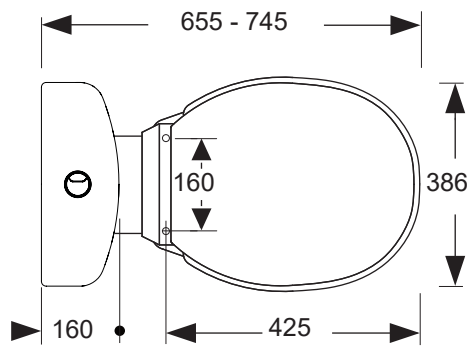

Essentials

Essentials Standard Plastic Link S Trap Toilet Suite

Product code	152964
Includes	152835 S Trap Pan 152839 Standard Cistern with Link and Seat
WELS Rating	4 Star 3.5L Avg Flush
Warranty	10 years - Cisterns and pans, polymer-braided hoses and chrome plated finish 3 years - Inlet and outlet valves, toilet seat, link piece, flush pipe, flush button, PVD and electroplate finishes and fittings, 1 year - seals, labour

PRODUCT SPECIFICATIONS

Colour	White
Pan	Vitreous china
Cistern	Standard Cistern, Plastic
Rim Type	Box
Seat	Standard
Trap Type	S-trap set out 145-275mm
Inlet Valve	Bottom entry inlet valve, adjustable to suit bottom left or bottom right inlet. Adjustable to 9/4.5L and 6/3L flush
Outlet Valve	4.5/3L Dual flush outlet valve
Inclusions	1 x Standard Cistern with link and seat 1 x S Trap Pan Installation Instructions
Maintenance & Care	Surfaces should be regularly cleaned with a soft, dampened cloth or sponge with warm, soapy water or mild detergent only. Do not use abrasive brushes, scourers, cleaners or harsh chlorides or chemicals as these can damage the finish

For more information call 1800 BATHROOM (1800 228 476) or visit tradelink.com.au

All dimensions are in millimetres. Dimensions shown are approximate and should be checked against the product before installation. Changes may be made to this specification without notice due to our commitment to continual improvement. See tradelink.com.au for full warranty details.

Essentials

For more information call 1800 BATHROOM (1800 228 476) or visit tradelink.com.au

All dimensions are in millimetres. Dimensions shown are approximate and should be checked against the product before installation. Changes may be made to this specification without notice due to our commitment to continual improvement. See tradelink.com.au for full warranty details.