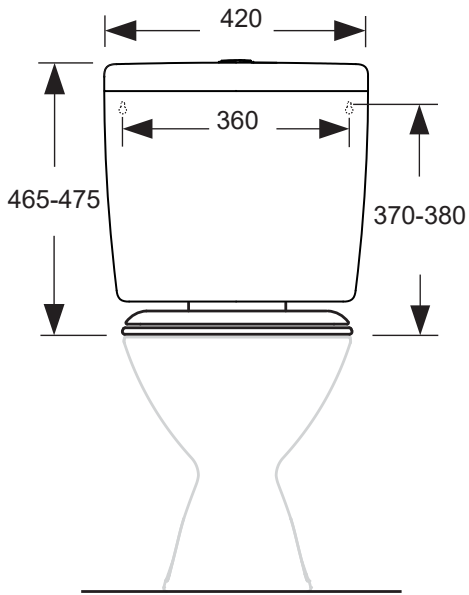

Essentials

Essentials Standard Plastic Link S Trap Toilet Suite

Product code	152964
Includes	152835 S Trap Pan 152839 Standard Cistern with Link and Seat
WELS Rating	4 Star 3.5L Avg Flush
Warranty	10 years - Cisterns and pans, polymer-braided hoses and chrome plated finish 3 years - Inlet and outlet valves, toilet seat, link piece, flush pipe, flush button, PVD and electroplate finishes and fittings, 1 year - seals, labour

PRODUCT SPECIFICATIONS

Colour	White
Pan	Vitreous china
Cistern	Standard Cistern, Plastic
Rim Type	Box
Seat	Standard
Trap Type	S-trap set out 145-275mm
Inlet Valve	Bottom entry inlet valve, adjustable to suit bottom left or bottom right inlet. Adjustable to 9/4.5L and 6/3L flush
Outlet Valve	4.5/3L Dual flush outlet valve
Inclusions	1 x Standard Cistern with link and seat 1 x S Trap Pan Installation Instructions
Maintenance & Care	Surfaces should be regularly cleaned with a soft, dampened cloth or sponge with warm, soapy water or mild detergent only. Do not use abrasive brushes, scourers, cleaners or harsh chlorides or chemicals as these can damage the finish

For more information call 1800 BATHROOM (1800 228 476) or visit tradelink.com.au

All dimensions are in millimetres. Dimensions shown are approximate and should be checked against the product before installation. Changes may be made to this specification without notice due to our commitment to continual improvement. See tradelink.com.au for full warranty details.

Essentials

For more information call 1800 BATHROOM (1800 228 476) or visit tradelink.com.au

All dimensions are in millimetres. Dimensions shown are approximate and should be checked against the product before installation. Changes may be made to this specification without notice due to our commitment to continual improvement. See tradelink.com.au for full warranty details.