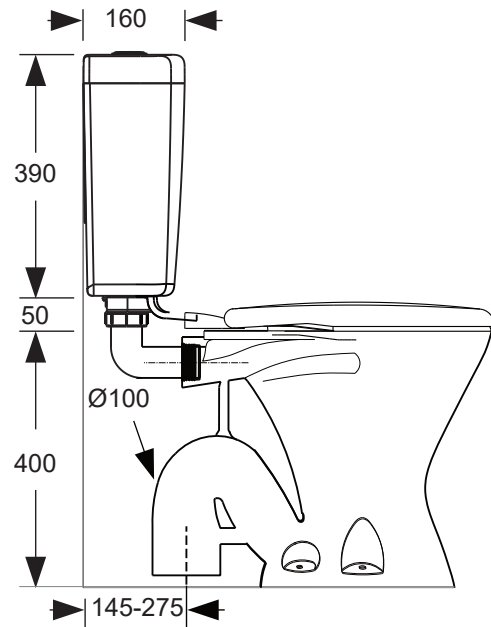

Essentials

Essentials Standard Plastic Link S Trap Toilet Suite

Product code	152964
Includes	152835 S Trap Pan 152839 Standard Cistern with Link and Seat
WELS Rating	4 Star 3.5L Avg Flush
Warranty	10 years - Cisterns and pans, polymer-braided hoses and chrome plated finish 3 years - Inlet and outlet valves, toilet seat, link piece, flush pipe, flush button, PVD and electroplate finishes and fittings, 1 year - seals, labour

PRODUCT SPECIFICATIONS

Colour	White
Pan	Vitreous china
Cistern	Standard Cistern, Plastic
Rim Type	Box
Seat	Standard
Trap Type	S-trap set out 145-275mm
Inlet Valve	Bottom entry inlet valve, adjustable to suit bottom left or bottom right inlet. Adjustable to 9/4.5L and 6/3L flush
Outlet Valve	4.5/3L Dual flush outlet valve
Inclusions	1 x Standard Cistern with link and seat 1 x S Trap Pan Installation Instructions
Maintenance & Care	Surfaces should be regularly cleaned with a soft, dampened cloth or sponge with warm, soapy water or mild detergent only. Do not use abrasive brushes, scourers, cleaners or harsh chlorides or chemicals as these can damage the finish

For more information call 1800 BATHROOM (1800 228 476) or visit tradelink.com.au

All dimensions are in millimetres. Dimensions shown are approximate and should be checked against the product before installation. Changes may be made to this specification without notice due to our commitment to continual improvement. See tradelink.com.au for full warranty details.

Essentials

For more information call 1800 BATHROOM (1800 228 476) or visit tradelink.com.au

All dimensions are in millimetres. Dimensions shown are approximate and should be checked against the product before installation. Changes may be made to this specification without notice due to our commitment to continual improvement. See tradelink.com.au for full warranty details.