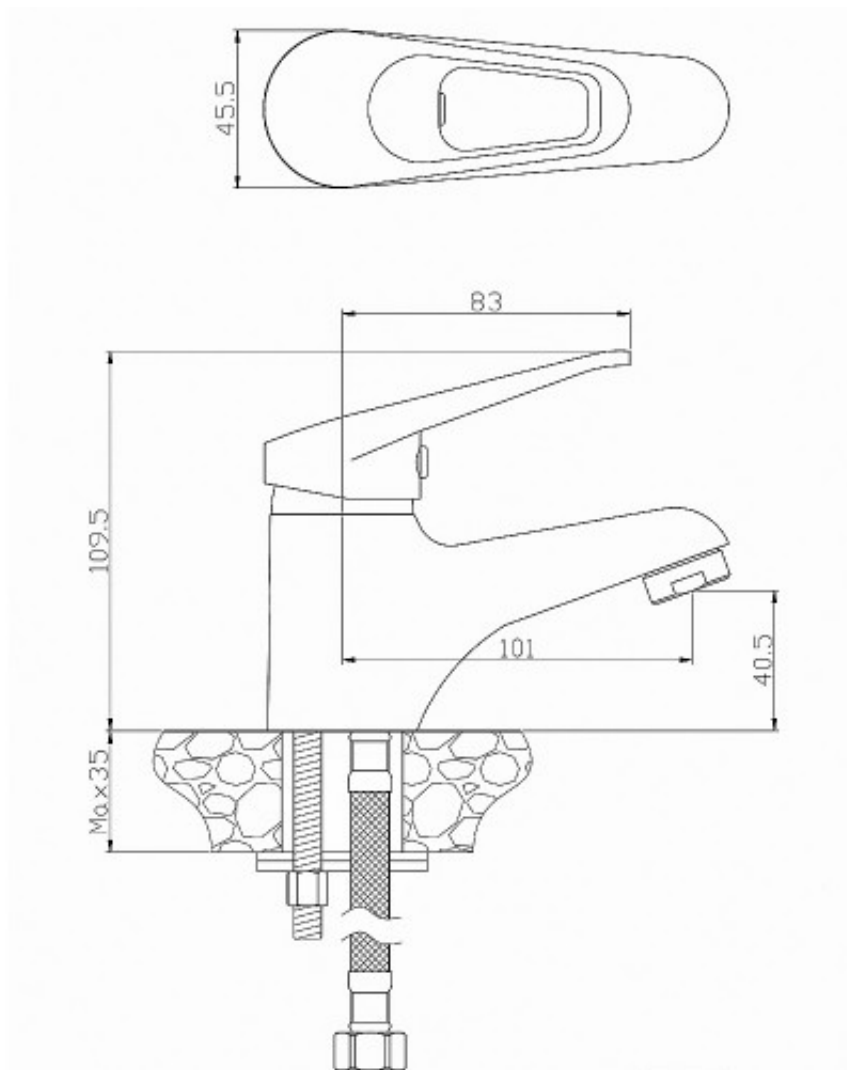

Essentials Basin Mixer C/P

Product Code:157455

1800 RAYMOR
raymor.com.au

Raymor
more like you

Essentials Basin Mixer C/P

PRODUCT SPECIFICATION

Product Code	157455
Material	DZR brass
Finish	Chrome Plated
Handle Style	Zinc Die Cast handle
Inclusions	Installation Instructions
Warranty	Visit raymor.com.au
Spout Reach	101mm fixed spout
Connector Tails	Stainless Steel EPDM lined
Mixer Height	40.5mm
Pressure	100k pa-500k pa

Printed:27/09/2020

© Raymor 2017. All rights reserved.

All measurements are in millimetres and are to be used as a guide only. Specifications and materials may change without notice. Whilst all care has been taken to ensure that all details are correct at the time of print we reserve the right to correct any errors, inaccuracies or omissions or to change or update any details or information at any time without notice.