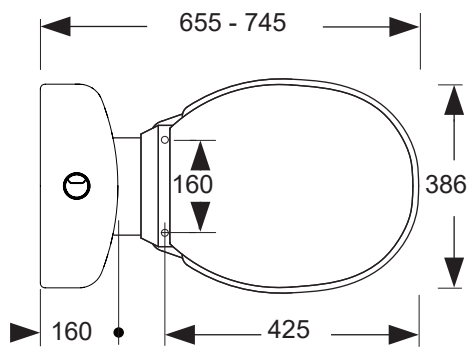

Essentials

Essentials Standard Cistern with Link and Seat

Product code	152839
Includes	Standard istern Link with Seat Inlet and outlet valves
WELS Rating	4 Star 3.5L Avg Flush
Warranty	10 years - Cistern, and chrome plated finish 3 years - Inlet and outlet valves, toilet seat, link piece, flush pipe, flush button and fittings, 1 year - seals, labour

PRODUCT SPECIFICATIONS

Colour	White
Cistern	Plastic
Seat	Medium Duty
Inlet Valve	Bottom entry inlet valve, adjustable to suit bottom left or bottom right inlet. Adjustable to 6/3L and 9/4.5L flush.
Outlet Valve	4.5/3L Dual flush outlet valve
Inclusions	1 x Cistern 1 x Link 1 x Seat Installation Instructions
Maintenance & Care	Surfaces should be regularly cleaned with a soft, dampened cloth or sponge with warm, soapy water or mild detergent only. Do not use abrasive brushes, scourers, cleaners or harsh chlorides or chemicals as these can damage the finish

For more information call 1800 BATHROOM (1800 228 476) or visit tradelink.com.au

All dimensions are in millimetres. Dimensions shown are approximate and should be checked against the product before installation. Changes may be made to this specification without notice due to our commitment to continual improvement. See tradelink.com.au for full warranty details.

Essentials

For more information call 1800 BATHROOM (1800 228 476) or visit tradelink.com.au

All dimensions are in millimetres. Dimensions shown are approximate and should be checked against the product before installation. Changes may be made to this specification without notice due to our commitment to continual improvement. See tradelink.com.au for full warranty details.