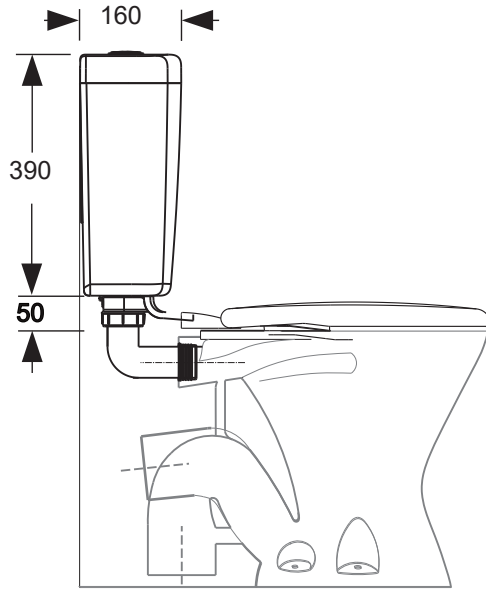

Essentials

Essentials Standard Cistern with Link and Seat

Product code	152839
Includes	Standard istern Link with Seat Inlet and outlet valves
WELS Rating	4 Star 3.5L Avg Flush
Warranty	10 years - Cistern, and chrome plated finish 3 years - Inlet and outlet valves, toilet seat, link piece, flush pipe, flush button and fittings, 1 year - seals, labour

PRODUCT SPECIFICATIONS

Colour	White
Cistern	Plastic
Seat	Medium Duty
Inlet Valve	Bottom entry inlet valve, adjustable to suit bottom left or bottom right inlet. Adjustable to 6/3L and 9/4.5L flush.
Outlet Valve	4.5/3L Dual flush outlet valve
Inclusions	1 x Cistern 1 x Link 1 x Seat Installation Instructions
Maintenance & Care	Surfaces should be regularly cleaned with a soft, dampened cloth or sponge with warm, soapy water or mild detergent only. Do not use abrasive brushes, scourers, cleaners or harsh chlorides or chemicals as these can damage the finish

For more information call 1800 BATHROOM (1800 228 476) or visit tradelink.com.au

All dimensions are in millimetres. Dimensions shown are approximate and should be checked against the product before installation. Changes may be made to this specification without notice due to our commitment to continual improvement. See tradelink.com.au for full warranty details.

Essentials

For more information call 1800 BATHROOM (1800 228 476) or visit tradelink.com.au

All dimensions are in millimetres. Dimensions shown are approximate and should be checked against the product before installation. Changes may be made to this specification without notice due to our commitment to continual improvement. See tradelink.com.au for full warranty details.