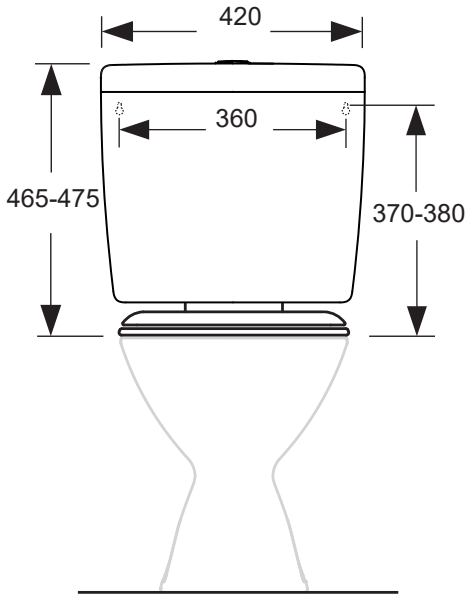

Essentials

Essentials Standard Cistern with Link and Seat

Product code	152839
Includes	Standard istern Link with Seat Inlet and outlet valves
WELS Rating	4 Star 3.5L Avg Flush
Warranty	10 years - Cistern, and chrome plated finish 3 years - Inlet and outlet valves, toilet seat, link piece, flush pipe, flush button and fittings, 1 year - seals, labour

PRODUCT SPECIFICATIONS

Colour	White
Cistern	Plastic
Seat	Medium Duty
Inlet Valve	Bottom entry inlet valve, adjustable to suit bottom left or bottom right inlet. Adjustable to 6/3L and 9/4.5L flush.
Outlet Valve	4.5/3L Dual flush outlet valve
Inclusions	1 x Cistern 1 x Link 1 x Seat Installation Instructions
Maintenance & Care	Surfaces should be regularly cleaned with a soft, dampened cloth or sponge with warm, soapy water or mild detergent only. Do not use abrasive brushes, scourers, cleaners or harsh chlorides or chemicals as these can damage the finish

For more information call 1800 BATHROOM (1800 228 476) or visit tradelink.com.au

All dimensions are in millimetres. Dimensions shown are approximate and should be checked against the product before installation. Changes may be made to this specification without notice due to our commitment to continual improvement. See tradelink.com.au for full warranty details.

Essentials

For more information call 1800 BATHROOM (1800 228 476) or visit tradelink.com.au

All dimensions are in millimetres. Dimensions shown are approximate and should be checked against the product before installation. Changes may be made to this specification without notice due to our commitment to continual improvement. See tradelink.com.au for full warranty details.