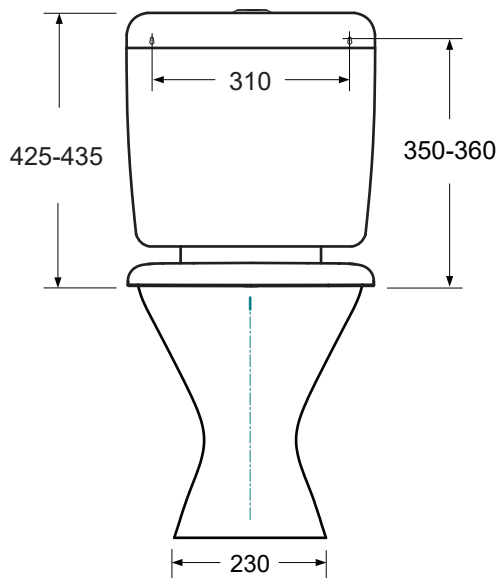

Essentials

Essentials Slim Plastic Link S Trap Toilet Suite

Product code	152961
Includes	152835 S Trap Pan 152838 Slim Cistern with Link and Seat
WELS Rating	4 Star 3.5L Avg Flush
Warranty	10 years - Cisterns and pans, polymer-braided hoses and chrome plated finish 3 years - Inlet and outlet valves, toilet seat, link piece, flush pipe, flush button, PVD and electroplate finishes and fittings 1 year - seals, labour

PRODUCT SPECIFICATIONS

Colour	White
Pan	Vitreous china
Cistern	Thermoplastic
Rim Type	Box
Seat	Medium Duty, Standard Close
Trap Type	S-trap set out 145-275mm
Inlet Valve	Bottom entry inlet valve, adjustable to suit bottom left or bottom right inlet. Adjustable to 6/3L flush
Outlet Valve	4.5/3L Dual flush outlet valve
Inclusions	1 x Slim Cistern with link and seat 1 x S Trap Pan Installation Instructions
Maintenance & Care	Surfaces should be regularly cleaned with a soft, dampened cloth or sponge with warm, soapy water or mild detergent only. Do not use abrasive brushes, scourers, cleaners or harsh chlorides or chemicals as these can damage the finish

For more information call 1800 BATHROOM (1800 228 476) or visit tradelink.com.au

All dimensions are in millimetres. Dimensions shown are approximate and should be checked against the product before installation. Changes may be made to this specification without notice due to our commitment to continual improvement. See tradelink.com.au for full warranty details.

Essentials

Footprint

For more information call 1800 BATHROOM (1800 228 476) or visit tradelink.com.au

All dimensions are in millimetres. Dimensions shown are approximate and should be checked against the product before installation. Changes may be made to this specification without notice due to our commitment to continual improvement. See tradelink.com.au for full warranty details.