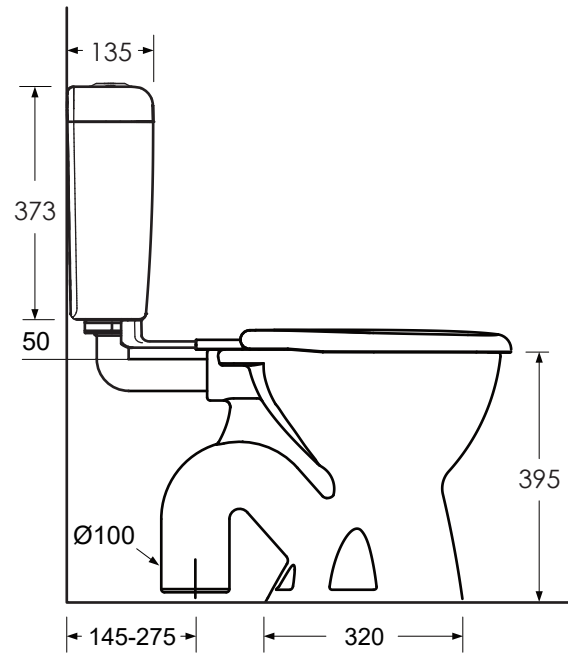

Essentials

Essentials Slim Plastic Link S Trap Toilet Suite

Product code	152961
Includes	152835 S Trap Pan 152838 Slim Cistern with Link and Seat
WELS Rating	4 Star 3.5L Avg Flush
Warranty	10 years - Cisterns and pans, polymer-braided hoses and chrome plated finish 3 years - Inlet and outlet valves, toilet seat, link piece, flush pipe, flush button, PVD and electroplate finishes and fittings 1 year - seals, labour

PRODUCT SPECIFICATIONS

Colour	White
Pan	Vitreous china
Cistern	Thermoplastic
Rim Type	Box
Seat	Medium Duty, Standard Close
Trap Type	S-trap set out 145-275mm
Inlet Valve	Bottom entry inlet valve, adjustable to suit bottom left or bottom right inlet. Adjustable to 6/3L flush
Outlet Valve	4.5/3L Dual flush outlet valve
Inclusions	1 x Slim Cistern with link and seat 1 x S Trap Pan Installation Instructions
Maintenance & Care	Surfaces should be regularly cleaned with a soft, dampened cloth or sponge with warm, soapy water or mild detergent only. Do not use abrasive brushes, scourers, cleaners or harsh chlorides or chemicals as these can damage the finish

For more information call 1800 BATHROOM (1800 228 476) or visit tradelink.com.au

All dimensions are in millimetres. Dimensions shown are approximate and should be checked against the product before installation. Changes may be made to this specification without notice due to our commitment to continual improvement. See tradelink.com.au for full warranty details.

Essentials

Footprint

For more information call 1800 BATHROOM (1800 228 476) or visit tradelink.com.au

All dimensions are in millimetres. Dimensions shown are approximate and should be checked against the product before installation. Changes may be made to this specification without notice due to our commitment to continual improvement. See tradelink.com.au for full warranty details.