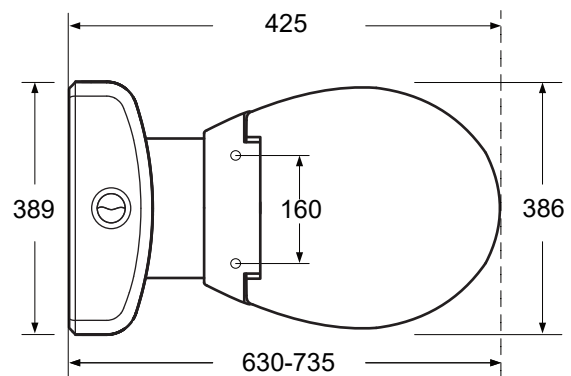

Essentials

Essentials Slim Plastic Link S Trap Toilet Suite

Product code	152961
Includes	152835 S Trap Pan 152838 Slim Cistern with Link and Seat
WELS Rating	4 Star 3.5L Avg Flush
Warranty	10 years - Cisterns and pans, polymer-braided hoses and chrome plated finish 3 years - Inlet and outlet valves, toilet seat, link piece, flush pipe, flush button, PVD and electroplate finishes and fittings 1 year - seals, labour

PRODUCT SPECIFICATIONS

Colour	White
Pan	Vitreous china
Cistern	Thermoplastic
Rim Type	Box
Seat	Medium Duty, Standard Close
Trap Type	S-trap set out 145-275mm
Inlet Valve	Bottom entry inlet valve, adjustable to suit bottom left or bottom right inlet. Adjustable to 6/3L flush
Outlet Valve	4.5/3L Dual flush outlet valve
Inclusions	1 x Slim Cistern with link and seat 1 x S Trap Pan Installation Instructions
Maintenance & Care	Surfaces should be regularly cleaned with a soft, dampened cloth or sponge with warm, soapy water or mild detergent only. Do not use abrasive brushes, scourers, cleaners or harsh chlorides or chemicals as these can damage the finish

For more information call 1800 BATHROOM (1800 228 476) or visit tradelink.com.au

All dimensions are in millimetres. Dimensions shown are approximate and should be checked against the product before installation. Changes may be made to this specification without notice due to our commitment to continual improvement. See tradelink.com.au for full warranty details.

Essentials

Footprint

For more information call 1800 BATHROOM (1800 228 476) or visit tradelink.com.au

All dimensions are in millimetres. Dimensions shown are approximate and should be checked against the product before installation. Changes may be made to this specification without notice due to our commitment to continual improvement. See tradelink.com.au for full warranty details.