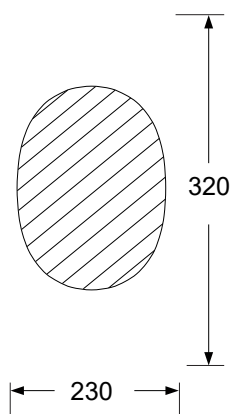

Essentials

Essentials Slim Plastic Link S Trap Toilet Suite

Product code	152961
Includes	152835 S Trap Pan 152838 Slim Cistern with Link and Seat
WELS Rating	4 Star 3.5L Avg Flush
Warranty	10 years - Cisterns and pans, polymer-braided hoses and chrome plated finish 3 years - Inlet and outlet valves, toilet seat, link piece, flush pipe, flush button, PVD and electroplate finishes and fittings 1 year - seals, labour

PRODUCT SPECIFICATIONS

Colour	White
Pan	Vitreous china
Cistern	Thermoplastic
Rim Type	Box
Seat	Medium Duty, Standard Close
Trap Type	S-trap set out 145-275mm
Inlet Valve	Bottom entry inlet valve, adjustable to suit bottom left or bottom right inlet. Adjustable to 6/3L flush
Outlet Valve	4.5/3L Dual flush outlet valve
Inclusions	1 x Slim Cistern with link and seat 1 x S Trap Pan Installation Instructions
Maintenance & Care	Surfaces should be regularly cleaned with a soft, dampened cloth or sponge with warm, soapy water or mild detergent only. Do not use abrasive brushes, scourers, cleaners or harsh chlorides or chemicals as these can damage the finish

For more information call 1800 BATHROOM (1800 228 476) or visit tradelink.com.au

All dimensions are in millimetres. Dimensions shown are approximate and should be checked against the product before installation. Changes may be made to this specification without notice due to our commitment to continual improvement. See tradelink.com.au for full warranty details.

Essentials

Footprint

For more information call 1800 BATHROOM (1800 228 476) or visit tradelink.com.au

All dimensions are in millimetres. Dimensions shown are approximate and should be checked against the product before installation. Changes may be made to this specification without notice due to our commitment to continual improvement. See tradelink.com.au for full warranty details.