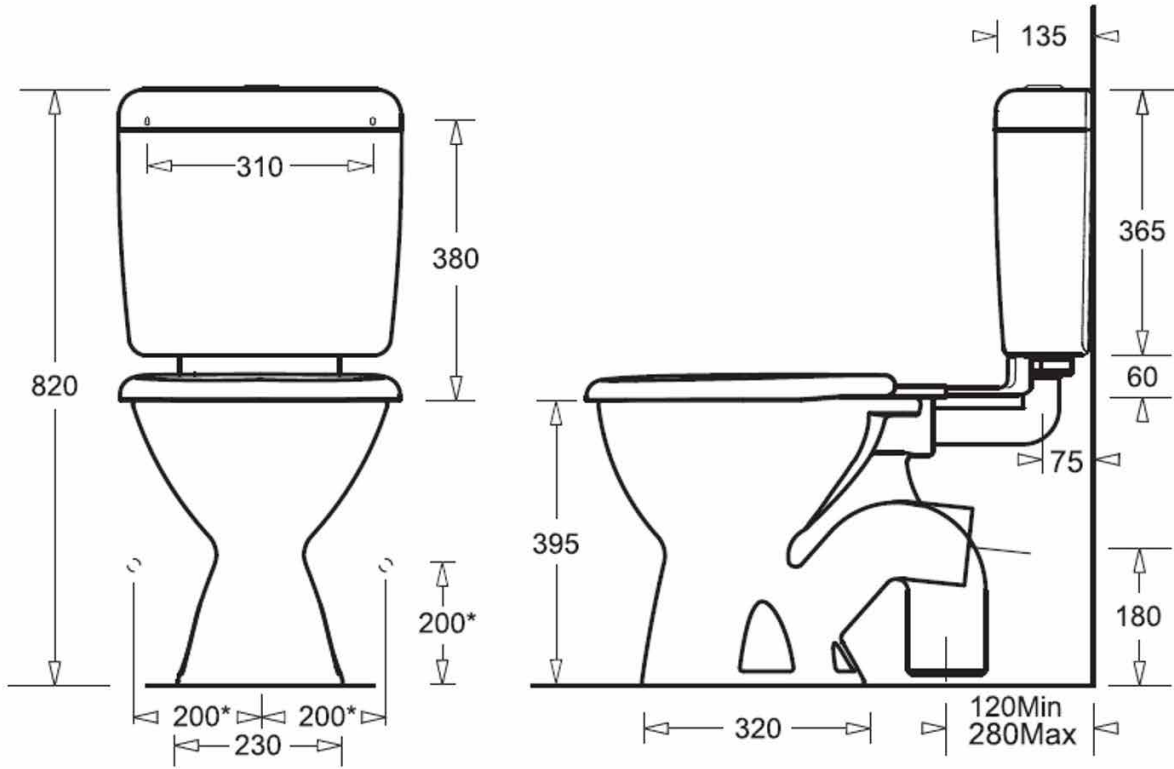

Essentials

Essentials Slim Plastic Link P Trap Toilet Suite

Product code	152960
Includes	152836 P Trap Pan 152838 Slim Cistern with Link and Seat
WELS Rating	4 Star 3.5L Avg Flush
Warranty	10 years - Cisterns and pans, polymer-braided hoses and chrome plated finish 3 years Inlet and outlet valves, toilet seat, link piece, flush pipe, flush button, PVD and electroplate finishes and fittings, 1 year - seals, labour

PRODUCT SPECIFICATIONS

Colour	White
Pan	Vitreous china
Cistern	Slim Cistern, Plastic
Rim Type	Box
Seat	Standard
Trap Type	P-trap set out 180mm
Inlet Valve	Bottom entry inlet valve, adjustable to suit bottom left or bottom right inlet.
Outlet Valve	4.5/3L Dual flush outlet valve
Inclusions	1x Slim Cistern with link and seat 1x P Trap Pan Installation Instructions
Maintenance & Care	Surfaces should be regularly cleaned with a soft, dampened cloth or sponge with warm, soapy water or mild detergent only. Do not use abrasive brushes, scourers, cleaners or harsh chlorides or chemicals as these can damage the finish

For more information call 1800 BATHROOM (1800 228 476) or visit tradelink.com.au

All dimensions are in millimetres. Dimensions shown are approximate and should be checked against the product before installation. Changes may be made to this specification without notice due to our commitment to continual improvement. See tradelink.com.au for full warranty details.

Essentials

For more information call 1800 BATHROOM (1800 228 476) or visit tradelink.com.au

All dimensions are in millimetres. Dimensions shown are approximate and should be checked against the product before installation. Changes may be made to this specification without notice due to our commitment to continual improvement. See tradelink.com.au for full warranty details.