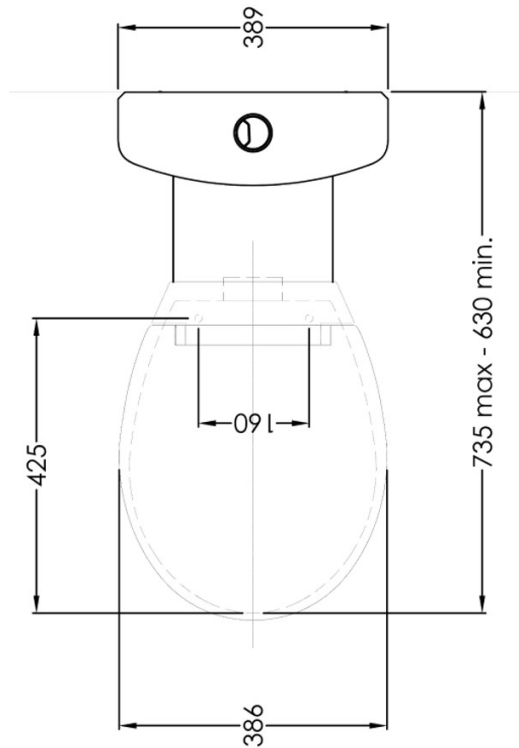

Essentials

Essentials Slim Plastic Link P Trap Toilet Suite

Product code	152960
Includes	152836 P Trap Pan 152838 Slim Cistern with Link and Seat
WELS Rating	4 Star 3.5L Avg Flush
Warranty	10 years - Cisterns and pans, polymer-braided hoses and chrome plated finish 3 years Inlet and outlet valves, toilet seat, link piece, flush pipe, flush button, PVD and electroplate finishes and fittings, 1 year - seals, labour

PRODUCT SPECIFICATIONS

Colour	White
Pan	Vitreous china
Cistern	Slim Cistern, Plastic
Rim Type	Box
Seat	Standard
Trap Type	P-trap set out 180mm
Inlet Valve	Bottom entry inlet valve, adjustable to suit bottom left or bottom right inlet.
Outlet Valve	4.5/3L Dual flush outlet valve
Inclusions	1x Slim Cistern with link and seat 1x P Trap Pan Installation Instructions
Maintenance & Care	Surfaces should be regularly cleaned with a soft, dampened cloth or sponge with warm, soapy water or mild detergent only. Do not use abrasive brushes, scourers, cleaners or harsh chlorides or chemicals as these can damage the finish

For more information call 1800 BATHROOM (1800 228 476) or visit tradelink.com.au

All dimensions are in millimetres. Dimensions shown are approximate and should be checked against the product before installation. Changes may be made to this specification without notice due to our commitment to continual improvement. See tradelink.com.au for full warranty details.

Essentials

For more information call 1800 BATHROOM (1800 228 476) or visit tradelink.com.au

All dimensions are in millimetres. Dimensions shown are approximate and should be checked against the product before installation. Changes may be made to this specification without notice due to our commitment to continual improvement. See tradelink.com.au for full warranty details.