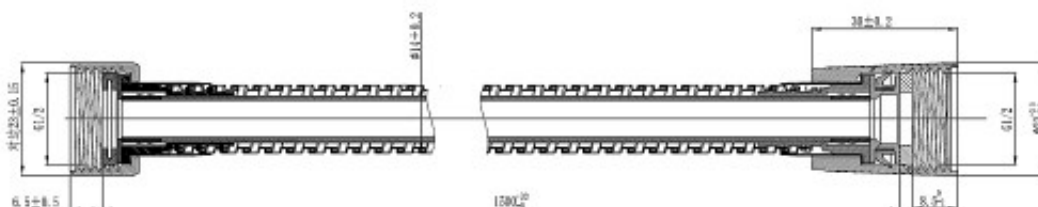

## PRODUCT SPECIFICATION

<b>Product Code</b>	157902
<b>Material</b>	SUS
<b>Finish</b>	Chrome Plated
<b>Inclusions</b>	Installation Instructions
<b>Warranty</b>	Visit <a href="http://raymor.com.au">raymor.com.au</a>
<b>Connection</b>	G1/2" BSP
<b>Pressure</b>	150-500Kpa