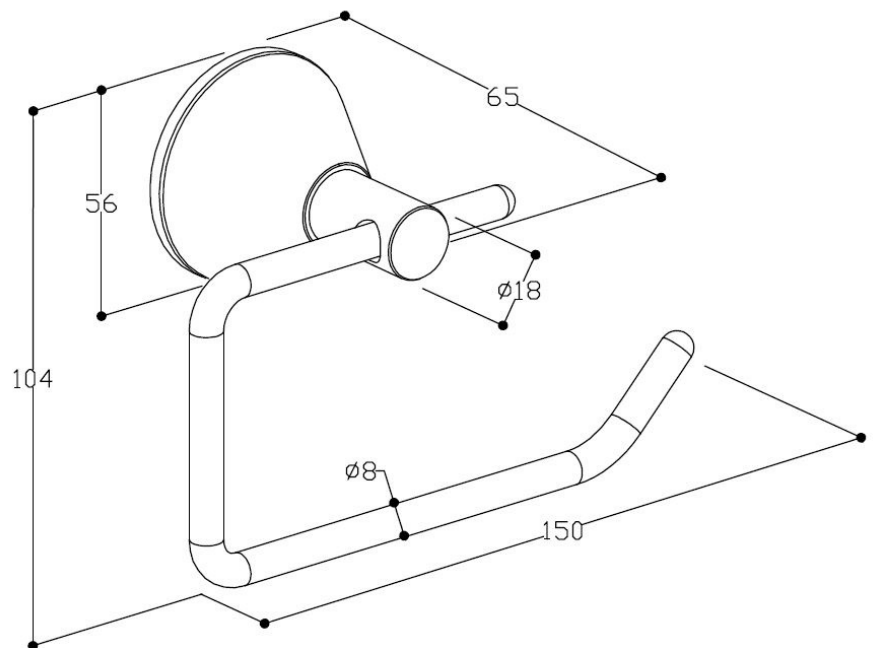

Essentials

Toilet Roll Holder Chrome

Product code 158695

Warranty 5 years - main body, chrome plated finish & fittings

PRODUCT SPECIFICATIONS

Colour Chrome

Material Zinc Alloy & Tempered Glass

Finish Chrome plated

Width 150mm

Height 104mm

Depth 65mm

Inclusions Toilet Roll Holder
Installation Instructions

Maintenance & Care Surfaces should be regularly cleaned with a soft, dampened cloth or sponge with warm, soapy water. Do not use abrasive brushes, scourers or harsh chemicals as these can damage the finish

For more information call 1800 BATHROOM (1800 228 476) or visit tradelink.com.au

All dimensions are in millimetres. Dimensions shown are approximate and should be checked against the product before installation. Changes may be made to this specification without notice due to our commitment to continual improvement. See tradelink.com.au for full warranty details.