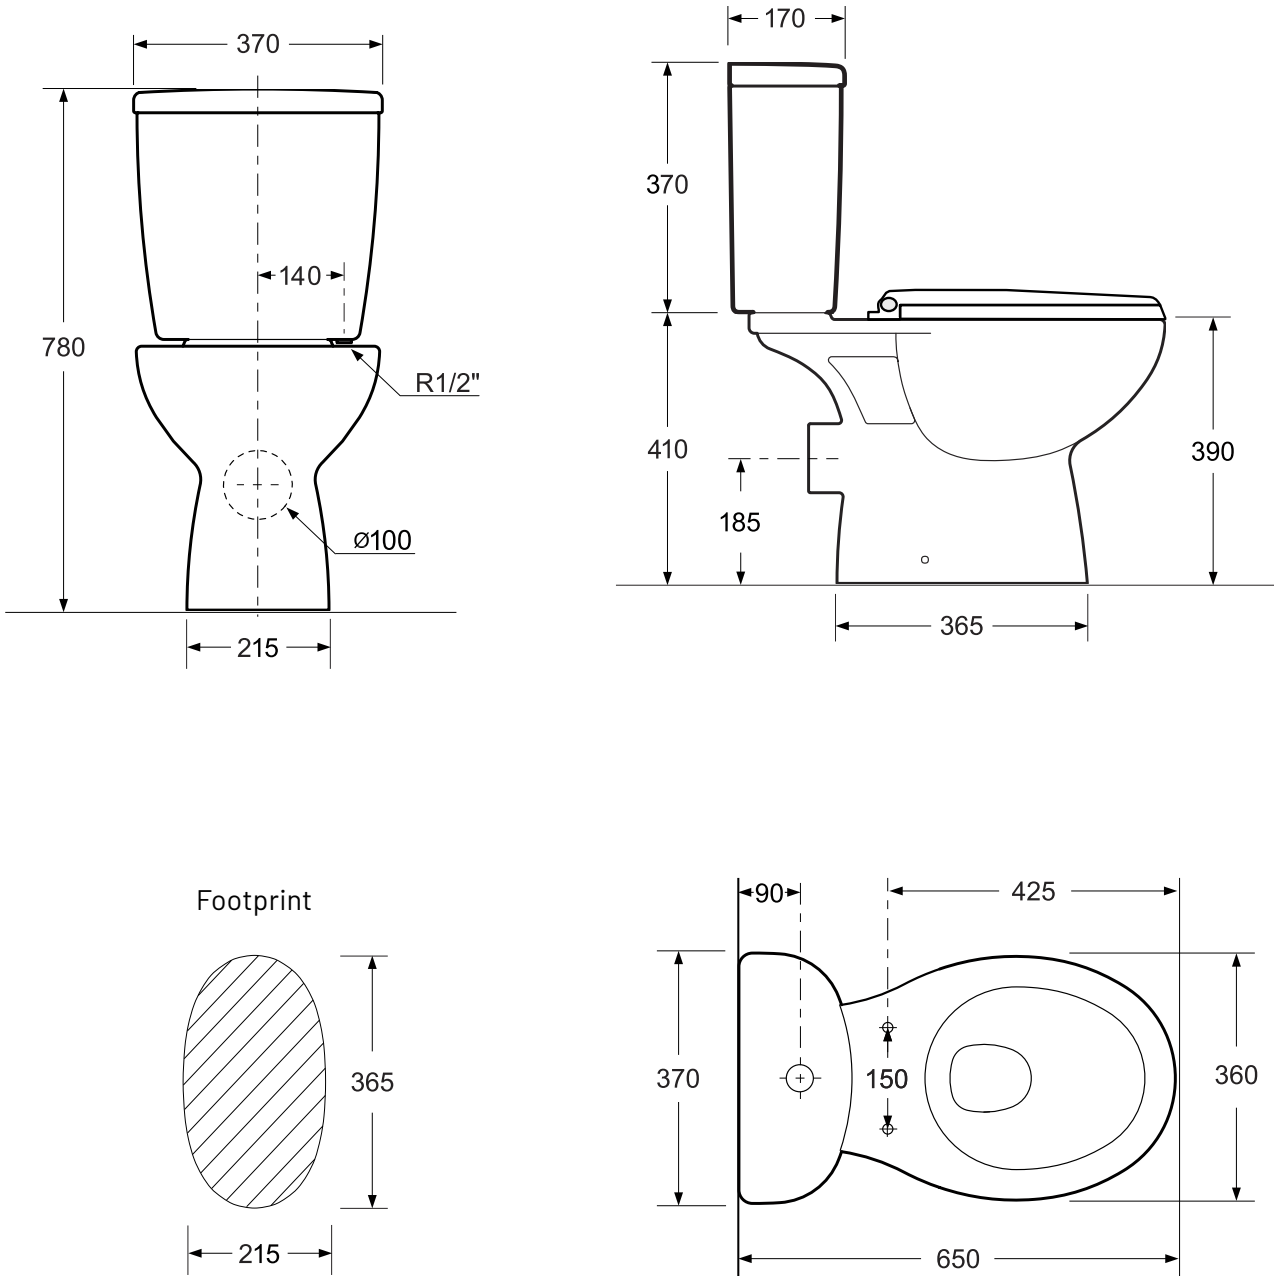

Essentials

Essentials Close Coupled P Trap Toilet Suite

Product code	165960
Includes	165836 P Trap Pan 165840 Cistern 165974 Seat
WELS Rating	4 Star 3.5L Avg Flush
Warranty	10 years - Cisterns and pans, polymer-braided hoses and chrome plated finish 3 years - Inlet and outlet valves, toilet seat, flush button and fittings 1 year - seals, labour

PRODUCT SPECIFICATIONS

Colour	White
Pan	Vitreous china
Cistern	Vitreous china
Rim Type	Box
Seat	Soft Close
Trap Type	P-trap set out 185mm
Inlet Valve	Bottom entry inlet valve, bottom right inlet
Outlet Valve	4.5/3L Dual flush outlet valve
Inclusions	1 x Vitreous China Cistern 1 x P Trap Pan 1 x Seat Installation Instructions
Maintenance & Care	Surfaces should be regularly cleaned with a soft, dampened cloth or sponge with warm, soapy water or mild detergent only. Do not use abrasive brushes, scourers, cleaners or harsh chlorides or chemicals as these can damage the finish

For more information call 1800 BATHROOM (1800 228 476) or visit tradelink.com.au

All dimensions are in millimetres. Dimensions shown are approximate and should be checked against the product before installation. Changes may be made to this specification without notice due to our commitment to continual improvement. See tradelink.com.au for full warranty details.

Essentials

For more information call 1800 BATHROOM (1800 228 476) or visit tradelink.com.au

All dimensions are in millimetres. Dimensions shown are approximate and should be checked against the product before installation. Changes may be made to this specification without notice due to our commitment to continual improvement. See tradelink.com.au for full warranty details.