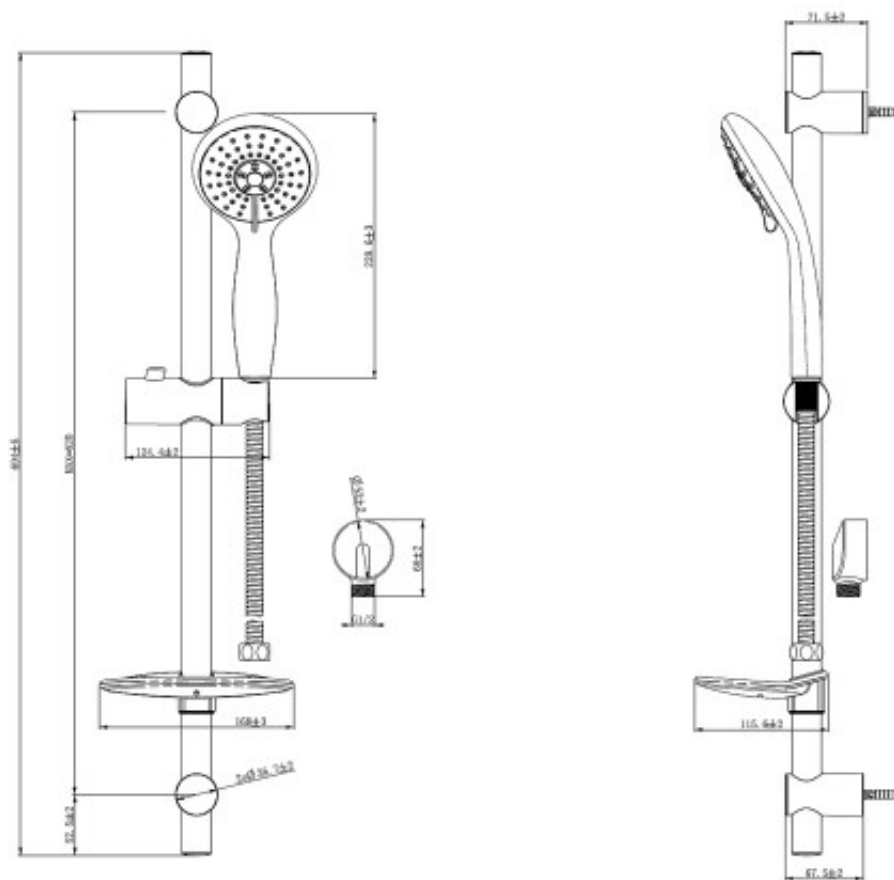

## Essentials Rail Shower

Product Code:157900

1800 RAYMOR  
raymor.com.au

**Raymor**  
*more like you*

# Essentials Rail Shower

## PRODUCT SPECIFICATION

<b>Product Code</b>	157900
<b>Material</b>	ABS(handshower),Brass(inlet connector),SUS (tube and hose)
<b>Finish</b>	Chrome Plated
<b>Inclusions</b>	Installation Instructions
<b>Warranty</b>	Visit raymor.com.au
<b>WELS-Rating</b>	WELS 3 STAR 9L/min
<b>Rail Length</b>	695mm
<b>Connection</b>	G1/2" BSP
<b>Pressure</b>	150-500Kpa
<b>Rail Diameter</b>	25mm
<b>Soap Basket Included</b>	Transparent soap dish

Printed:27/09/2020

© Raymor 2017. All rights reserved.

All measurements are in millimetres and are to be used as a guide only. Specifications and materials may change without notice. Whilst all care has been taken to ensure that all details are correct at the time of print we reserve the right to correct any errors, inaccuracies or omissions or to change or update any details or information at any time without notice.