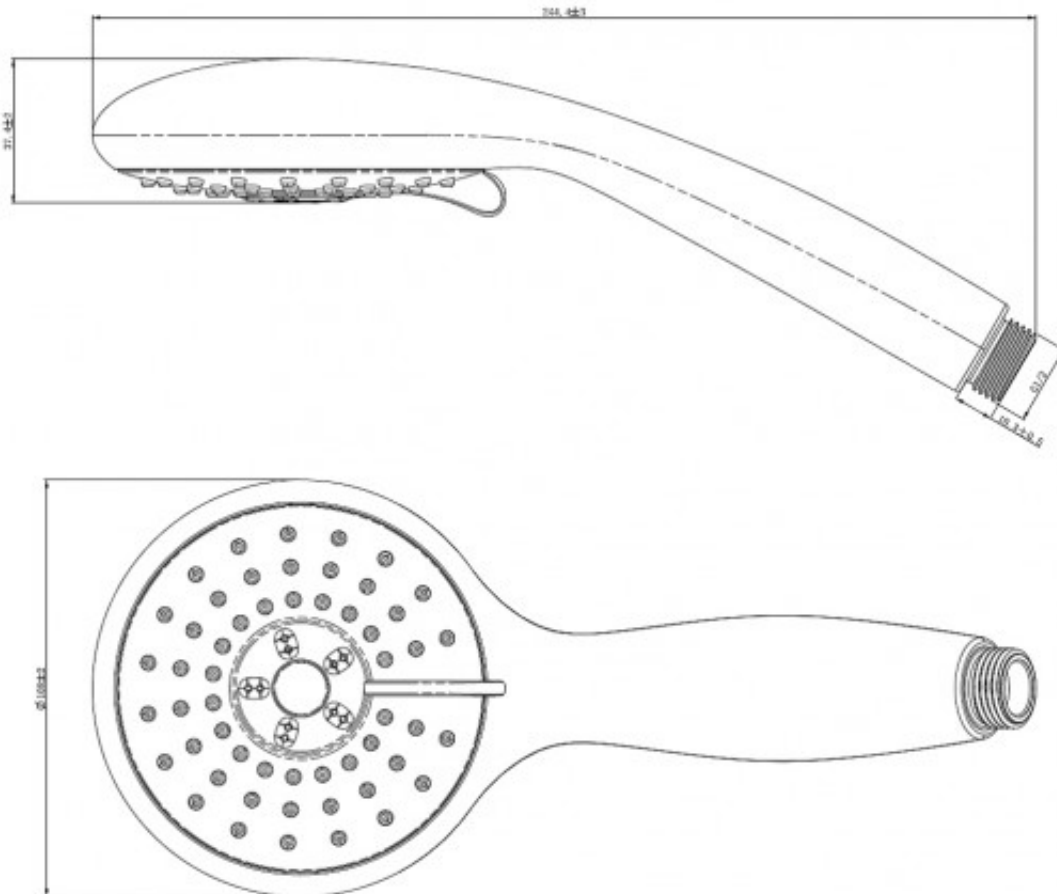

## Essentials 3 Function Hand Shower - Piece Only

Product Code:157890

1800 RAYMOR  
raymor.com.au

**Raymor**  
*more like you*

# Essentials 3 Function Hand Shower - Piece Only

## PRODUCT SPECIFICATION

<b>Product Code</b>	157890
<b>Material</b>	ABS
<b>Finish</b>	Chrome Plated
<b>Inclusions</b>	Installation Instructions
<b>Warranty</b>	Visit <a href="http://raymor.com.au">raymor.com.au</a>
<b>WELS-Rating</b>	WELS 3 STAR 9L/min
<b>Connection</b>	G1/2" BSP
<b>Pressure</b>	150-500Kpa

Printed:27/09/2020

© Raymor 2017. All rights reserved.

All measurements are in millimetres and are to be used as a guide only. Specifications and materials may change without notice. Whilst all care has been taken to ensure that all details are correct at the time of print we reserve the right to correct any errors, inaccuracies or omissions or to change or update any details or information at any time without notice.