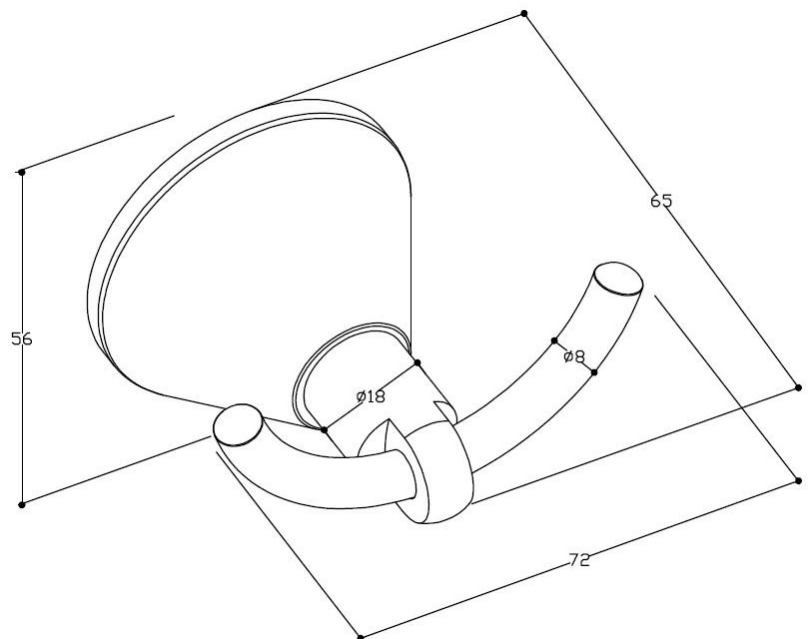

### PRODUCT SPECIFICATIONS

**Colour** Chrome

**Material** Zinc Alloy & Tempered Glass

**Finish** Chrome plated

**Width** 72mm

**Height** 56mm

**Depth** 65mm

**Inclusions** Robe hook  
Installation Instructions

For more information call 1800 BATHROOM (1800 228 476) or visit [tradelink.com.au](http://tradelink.com.au)

All dimensions are in millimetres. Dimensions shown are approximate and should be checked against the product before installation. Changes may be made to this specification without notice due to our commitment to continual improvement. See [tradelink.com.au](http://tradelink.com.au) for full warranty details.