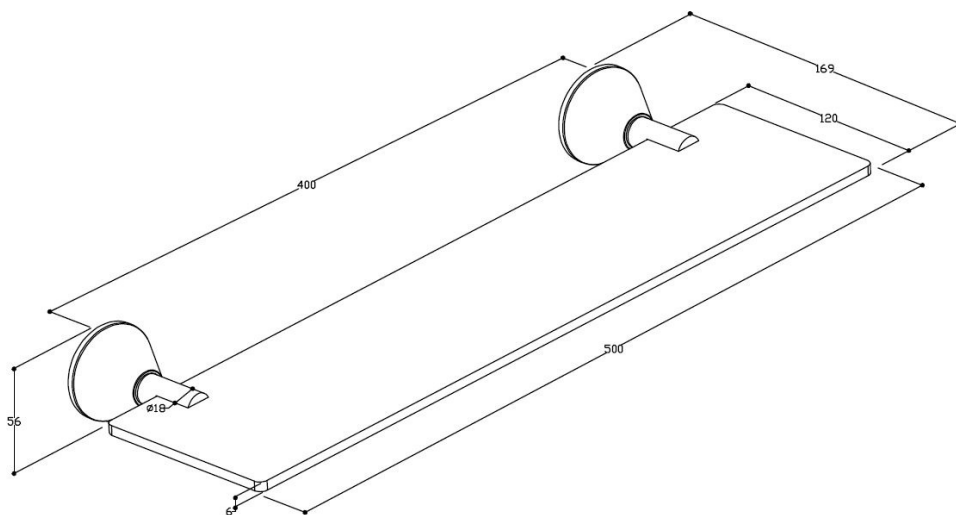

Essentials

Glass Shelf Chrome

Product code 158688

Warranty 5 years - main body, chrome plated finish & fittings

PRODUCT SPECIFICATIONS

Colour Chrome

Material Zinc Alloy & Tempered Glass

Finish Chrome plated

Width 500mm

Height 56mm

Depth 169mm

Inclusions Glass shelf
Installation instructions

Maintenance & Care Surfaces should be regularly cleaned with a soft, dampened cloth or sponge with warm, soapy water. Do not use abrasive brushes, scourers or harsh chemicals as these can damage the finish

For more information call 1800 BATHROOM (1800 228 476) or visit tradelink.com.au

All dimensions are in millimetres. Dimensions shown are approximate and should be checked against the product before installation. Changes may be made to this specification without notice due to our commitment to continual improvement. See tradelink.com.au for full warranty details.