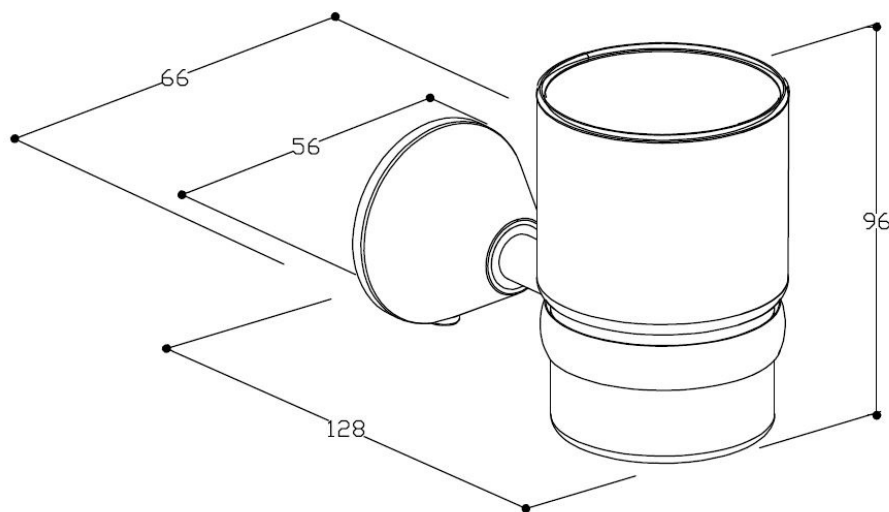

Essentials

Tumbler Chrome

Product code 158689

Warranty 5 years - main body, chrome plated finish & fittings

PRODUCT SPECIFICATIONS

Colour Chrome

Material Zinc Alloy & Tempered Glass

Finish Chrome plated

Width 66mm

Height 96mm

Depth 128mm

Inclusions Tumbler
Tumbler Holder
Installation Instructions

Maintenance & Care Surfaces should be regularly cleaned with a soft, dampened cloth or sponge with warm, soapy water. Do not use abrasive brushes, scourers or harsh chemicals as these can damage the finish

For more information call 1800 BATHROOM (1800 228 476) or visit tradelink.com.au

All dimensions are in millimetres. Dimensions shown are approximate and should be checked against the product before installation. Changes may be made to this specification without notice due to our commitment to continual improvement. See tradelink.com.au for full warranty details.