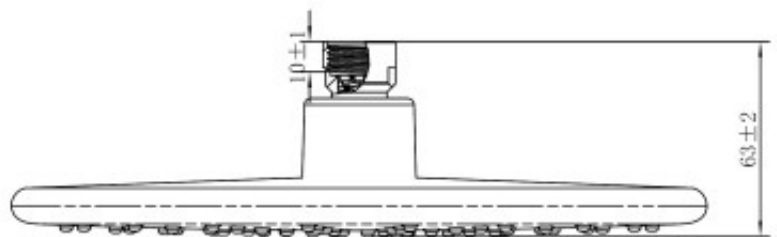

Essentials Shower Rose Round 225mm

Product Code:167766

1800 RAYMOR
raymor.com.au

Raymor
more like you

Essentials Shower Rose Round 225mm

PRODUCT SPECIFICATION

Product Code	167766
Material	ABS plastic, S/S backing plate, brass ball joint
Finish	Chrome
Inclusions	Installation Instructions
Warranty	Visit raymor.com.au
Item Colour	Chrome
WELS-Rating	WELS 3 STAR 9L/min
Size	225mm
Thickness	12mm
Design	Round
Feature	TPE nipples
Function	Single function, ball joint
Connection	1/2" BSP Female

Printed:27/09/2020

© Raymor 2017. All rights reserved.

All measurements are in millimetres and are to be used as a guide only. Specifications and materials may change without notice. Whilst all care has been taken to ensure that all details are correct at the time of print we reserve the right to correct any errors, inaccuracies or omissions or to change or update any details or information at any time without notice.