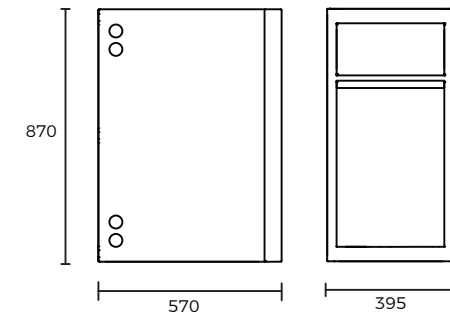

SPEC PACK LAUNDRY COLLECTION

SPEC SHEET

CLASSIC 30L PP LAUNDRY UNIT

PRODUCT CODE:

71C3010

FEATURES:

- / 30L white polymer rectangle bowl
- / Left or right hand opening applications
- / 50mm plug & waste
- / 100% Australian Made
- / Single bypass
- / Cabinet floor
- / Pre-marked washing machine hose holes on each side of the cabinet

OVERALL DIMENSIONS:

395 W x 870 H x 570mm D

WARRANTY:

10 years

Disclaimer: All measurement are in millimetres and are solely for reference purposes. Colours have been reproduced with as much accuracy as possible. Any changes resulting from technical advance of design or colour may be made without prior notice. Tapware, accessories and appliances are for illustration purposes only. Further information on warranties is available at www.everhard.com.au