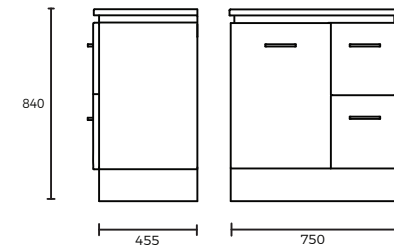

SPEC PACK BATHROOM COLLECTION

SPEC SHEET

CLASSIC 750 RH THIN TOP VANITY

PRODUCT CODE:

75452

FEATURES:

- / 15mm vitreous china top with overflow, 1TH
- / High gloss white cabinet made from moisture resistant E1 HMR board
- / Floor mounted only
- / Soft close doors with chrome handles
- / Adjustable shelf
- / Two drawers, left or right hand options

OVERALL DIMENSIONS:

750 W x 840 H x 455mm D

PRODUCT VARIATIONS:

75454 | Classic 750 LH Thin Top Vanity

WARRANTY:

5 years

Disclaimer: All measurement are in millimetres and are solely for reference purposes. Colours have been reproduced with as much accuracy as possible. Any changes resulting from technical advance of design or colour may be made without prior notice. Tapware, accessories and appliances are for illustration purposes only. Further information on warranties is available at www.everhard.com.au