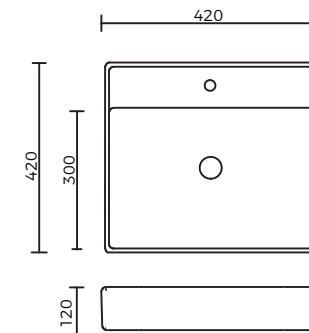

SPEC PACK BATHROOM COLLECTION

SPEC SHEET

NUGLEAM 1TH SQUARE ABOVE COUNTER BASIN

PRODUCT CODE:

74N0000

FEATURES:

- / Above counter basin
- / Round chrome overflow included
- / Made from vitreous china
- / 6.5L capacity

OVERALL DIMENSIONS:

420 L x 420 W x 120mm H

WARRANTY:

5 years

Disclaimer: All measurement are in millimetres and are solely for reference purposes. Colours have been reproduced with as much accuracy as possible. Any changes resulting from technical advance of design or colour may be made without prior notice. Tapware, accessories and appliances are for illustration purposes only. Further information on warranties is available at www.everhard.com.au