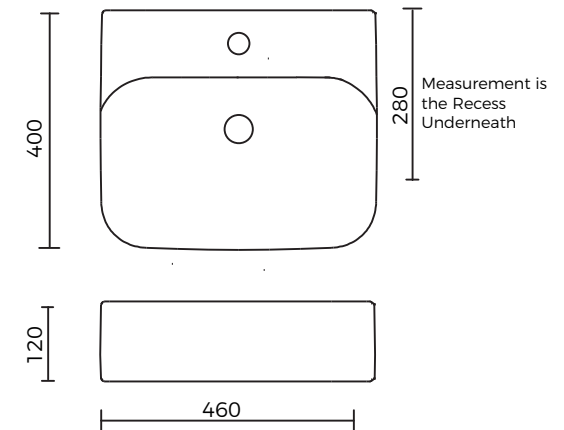

BRAND

Nugleam

SPEC PACK BATHROOM COLLECTION

SPEC SHEET

NUGLEAM 1TH RECTANGLE SEMI RECESS BASIN

PRODUCT CODE:

74N0002

FEATURES:

- / Above counter basin
- / Round chrome overflow included
- / Made from vitreous china
- / 3.5L capacity

OVERALL DIMENSIONS:

460 L x 400 W x 120mm H

WARRANTY:

5 years

Disclaimer: All measurement are in millimetres and are solely for reference purposes. Colours have been reproduced with as much accuracy as possible. Any changes resulting from technical advance of design or colour may be made without prior notice. Tapware, accessories and appliances are for illustration purposes only. Further information on warranties is available at www.everhard.com.au