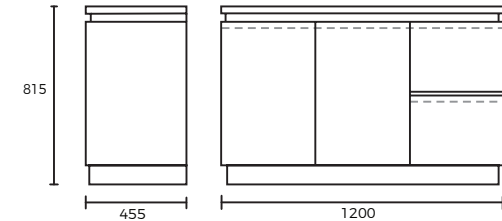

BRAND

Nugleam

SPEC PACK BATHROOM COLLECTION

SPEC SHEET

NUGLEAM 1200 THIN TOP VANITY

PRODUCT CODE:

77073

FEATURES:

- / 15mm vitreous china top with overflow, 1TH
- / High gloss white cabinet made from moisture resistant E1 HMR board
- / Can be wall mounted
- / Finger pull doors & soft close drawers
- / Adjustable shelf

OVERALL DIMENSIONS:

1200 W x 815 H x 455mm D

WARRANTY:

5 years

Disclaimer: All measurement are in millimetres and are solely for reference purposes. Colours have been reproduced with as much accuracy as possible. Any changes resulting from technical advance of design or colour may be made without prior notice. Tapware, accessories and appliances are for illustration purposes only. Further information on warranties is available at www.everhard.com.au