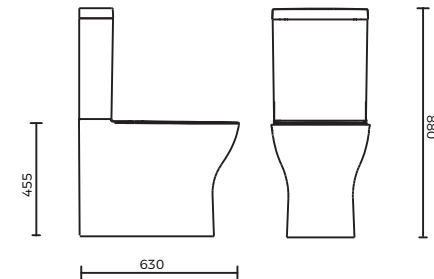

SPEC PACK BATHROOM COLLECTION

SPEC SHEET

NUGLEAM CONTOUR WALL FACED SUITE

PRODUCT CODE:

75590

FEATURES:

- / Rimless Pan
- / 450mm ambulant height pan
- / RH & LH bottom inlet and back inlet optional extra
- / Set out range 90mm-180mm included with pan
- / WELS 4 star 4.5L/3L dual flush

OVERALL DIMENSIONS:

630 W x 880mm H

PRODUCT VARIATION:

75592 | Nugleam Contour Wall Faced Suite - Thin Seat

WARRANTY:

10 years

Disclaimer: All measurement are in millimetres and are solely for reference purposes. Colours have been reproduced with as much accuracy as possible. Any changes resulting from technical advance of design or colour may be made without prior notice. Tapware, accessories and appliances are for illustration purposes only. Further information on warranties is available at www.everhard.com.au