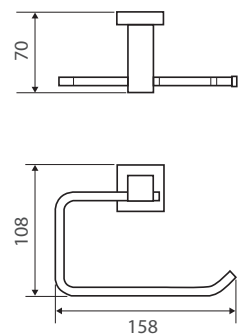

MODENA Toilet Roll Holder

$45 • 83003

- Chrome finish
- Solid brass construction
- High-strength fixing brackets