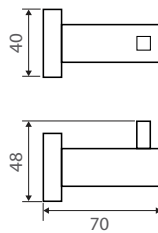

- Chrome finish
- Solid brass construction
- High-strength fixing brackets

MODENA Robe Hooks

Single • \$33 • 83004

Double • \$33 • 83004B

- Chrome finish
- Solid brass construction
- High-strength fixing brackets