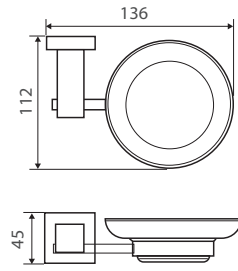

ACCESSORIES

MODENA Soap Dish

$49 • 83006

- Clear glass dish
- Soap dish is removable for easy cleaning
- Chrome finish
- Solid brass construction
- High-strength fixing brackets