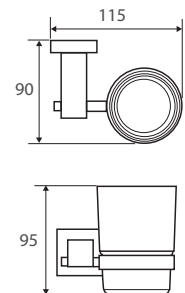

MODENA Tumbler

$45 • 83005

- Clear glass tumbler
- Tumbler is removable for easy cleaning
- Chrome finish
- Solid brass construction
- High-strength fixing brackets