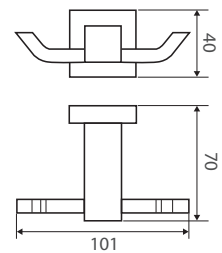

- Chrome finish
- Solid brass construction
- High-strength fixing brackets

MODENA Robe Hooks

Single • \$33 • 83004

Double • \$33 • 83004B

- Chrome finish
- Solid brass construction
- High-strength fixing brackets