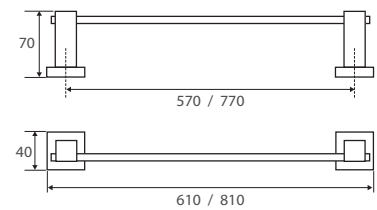

ACCESSORIES

MODENA Hand Towel Holder

\$45 • 83002

- Chrome finish
- Solid brass construction
- High-strength fixing brackets

MODENA Single Towel Rail

600mm • \$69 • 83001

800mm • \$75 • 8300180

- Fixed length rail (not removable or adjustable)
- Chrome finish
- Solid brass construction
- High-strength fixing brackets

MODENA Double Towel Rail

600mm • \$99 • 83008

800mm • \$125 • 8300880

- Fixed length rails (not removable or adjustable)
- Chrome finish
- Solid brass construction
- High-strength fixing brackets

MODENA Toilet Roll Holder