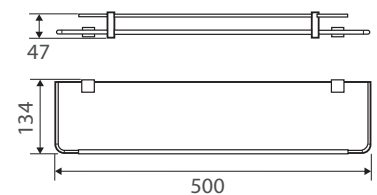

\$45 • 83003

- Chrome finish
- Solid brass construction
- High-strength fixing brackets

MODENA Glass Shelf

\$69 • 83007

- Clear glass shelf
- High-strength fixing brackets can be fixed anywhere on glass
- Chrome finish
- Solid brass construction
- High-strength fixing brackets