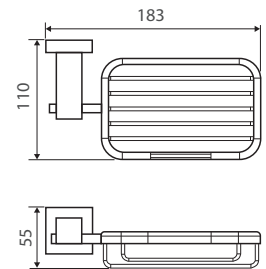

MODENA Soap Basket

$59 • 83006B

- Chrome finish
- Solid brass construction
- High-strength fixing brackets