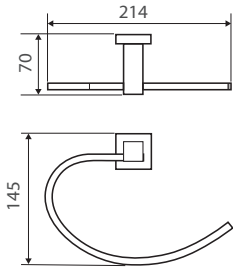

ACCESSORIES

MODENA Hand Towel Holder

\$45 • 83002

- Chrome finish
- Solid brass construction
- High-strength fixing brackets

MODENA Single Towel Rail

600mm • \$69 • 83001

800mm • \$75 • 8300180

- Fixed length rail (not removable or adjustable)
- Chrome finish
- Solid brass construction
- High-strength fixing brackets

MODENA Double Towel Rail

600mm • \$99 • 83008

800mm • \$125 • 8300880

- Fixed length rails (not removable or adjustable)
- Chrome finish
- Solid brass construction
- High-strength fixing brackets

MODENA Toilet Roll Holder