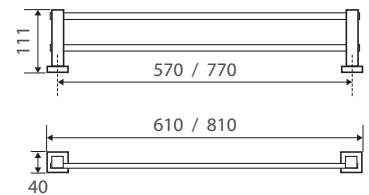

ACCESSORIES

MODENA Hand Towel Holder

\$45 • 83002

- Chrome finish
- Solid brass construction
- High-strength fixing brackets

MODENA Single Towel Rail

600mm • \$69 • 83001

800mm • \$75 • 8300180

- Fixed length rail (not removable or adjustable)
- Chrome finish
- Solid brass construction
- High-strength fixing brackets

MODENA Double Towel Rail

600mm • \$99 • 83008

800mm • \$125 • 8300880

- Fixed length rails (not removable or adjustable)
- Chrome finish
- Solid brass construction
- High-strength fixing brackets

MODENA Toilet Roll Holder