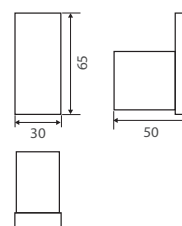

KOKO Single Robe Hook

$30 • 89004