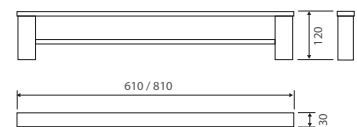

KOKO Double Towel Rail

610mm • $85 • 89008610

810mm • $92 • 89008810

- Fixed length rails (not removable or adjustable)