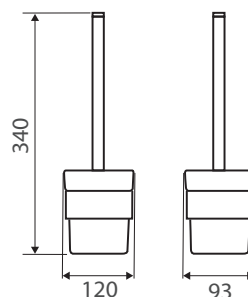

ACCESSORIES

KOKO Toilet Brush

$49 • 890010

- Frosted glass tumbler
- Tumbler is removable for easy cleaning