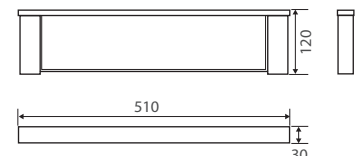

KOKO Glass Shelf

$99 • 89007

- Clear glass shelf