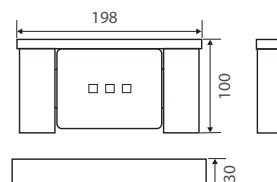

\$49 • 890010

- Frosted glass tumbler
- Tumbler is removable for easy cleaning

KOKO Toilet Roll Holder

\$39 • 89003

KOKO Soap Shelf

\$59 • 89006

- Drainage detail for installation in shower

KOKO Single Robe Hook