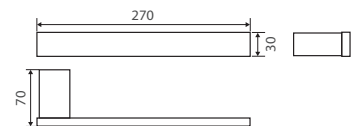

KOKO Hand Towel Holder

$39 • 89002