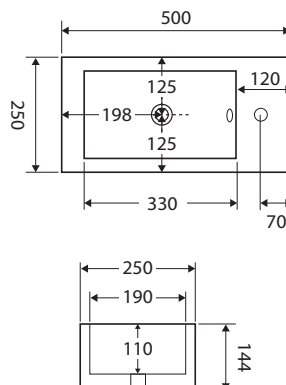

BASINS

LINEA

Left-Hand Wall-Hung Basin

\$199 • TR4127

- Gloss white ceramic
- One tap hole with overflow
- Requires 32mm waste with overflow (not included)
- Wall mounting bolts included
- Not reversible (due to bolt holes)
- Capacity: 4 litres

DOMESTIC WARRANTY:

CERAMIC  
5 YEARS replacement parts or product

COMMERCIAL WARRANTY:

CERAMIC  
5 YEARS replacement parts or product

LINEA

Right-Hand Wall-Hung Basin

\$199 • TR4127A

- Gloss white ceramic
- One tap hole with overflow
- Requires 32mm waste with overflow (not included)
- Wall mounting bolts included
- Not reversible (due to bolt holes)
- Capacity: 4 litres
- Weight: 22kg