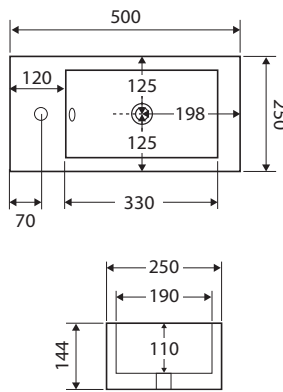

BASINS

LINEA

Left-Hand Wall-Hung Basin

\$199 • TR4127

- Gloss white ceramic
- One tap hole with overflow
- Requires 32mm waste with overflow (not included)
- Wall mounting bolts included
- Not reversible (due to bolt holes)
- Capacity: 4 litres

DOMESTIC WARRANTY:

CERAMIC  
5 YEARS replacement parts or product

COMMERCIAL WARRANTY:

CERAMIC  
5 YEARS replacement parts or product

LINEA

Right-Hand Wall-Hung Basin

\$199 • TR4127A

- Gloss white ceramic
- One tap hole with overflow
- Requires 32mm waste with overflow (not included)
- Wall mounting bolts included
- Not reversible (due to bolt holes)
- Capacity: 4 litres
- Weight: 22kg