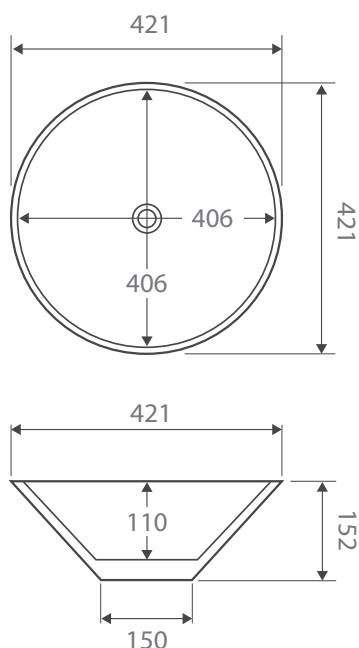

BASINS

LULU

Above Counter Basin

\$199 • TR4037

- Gloss white ceramic
- No tap hole or overflow
- Requires 32mm waste without overflow (not included)
- Capacity: 9 litres

DOMESTIC WARRANTY:

CERAMIC
5 YEARS replacement parts or product