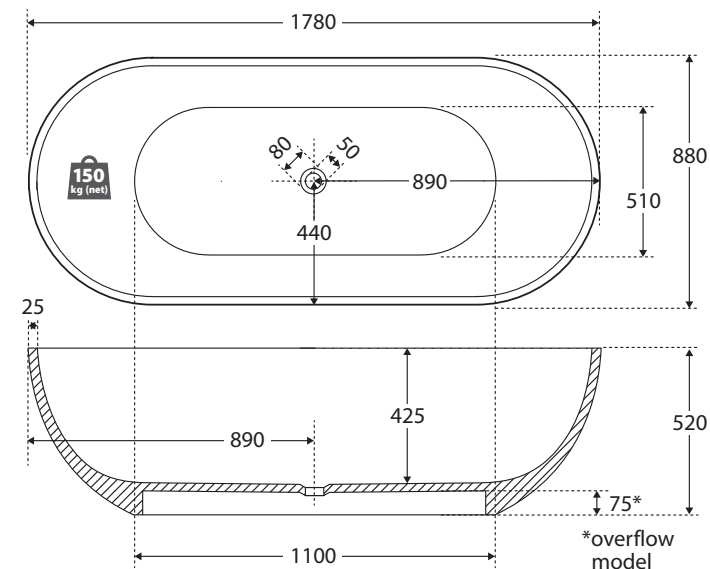

## CAST STONE SOLID SURFACE BATH, 1780MM

### Features

- Opulent wide width
- Freestanding style
- Easy to clean
- Includes overflow
- Chrome waste included with bath
- Capacity: 310L
- Net weight: 150kg
- Gross weight: 190kg

**Installation Warning:** Floor preparation may be required for off-centre waste positions. Please discuss with your builder/plumber before tiling and waterproofing your bathroom.